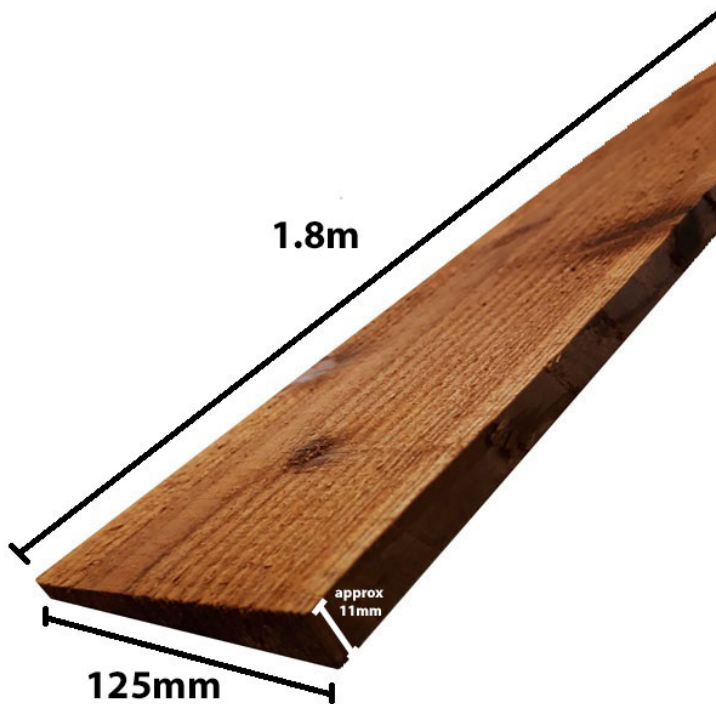

Feather edge board brown 1.8m H

Price: £2.15

SKU: FEB6

Product Categories: [Fencing](#), [Fencing Materials](#), [Traditional Closeboard Fencing](#)

Product Tags: [feather edge board](#), [slat](#), [timber](#)

Product Page: <https://lemonfencing.co.uk/product/feather-edge-board-brown-1-8m-h/>

Product Summary

- Feather edge board 1.8m high - 125 x 22 x 2EX feather edge board - 125mm wide - Approx QTY 10 boards needed per metre in run length - Pressure treated Brown - For repair of feather edge panels - For use for build in situ fencing - No minimum order quantity for Del Area A

Not available for delivery in Del Area B

CHECK MY DELIVERY AREA

Product Description

Single feather edge boards and used to create a continuous run of fencing to suit an exact size, creating an illusion of a larger garden. Feather edge boards are pressure treated to provide protection against wood rot. Boards can be used with an arris rail to create full panels.

Product Attributes

- Dimensions: 1800 × 125 × 15 mm
- Weight: 0.0000 kg
- Size: Feather edge board 1.8m x 125mm
- Colour: Brown
- Material: Wood

Product Gallery