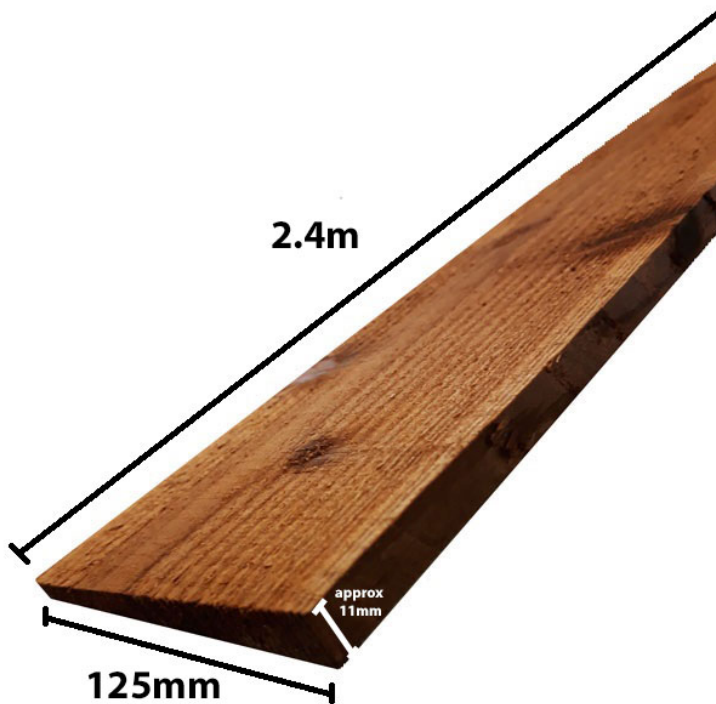

Feather edge board brown 2.4m H

Price: £2.90

SKU: FEB8

Product Categories: [Fencing](#), [Fencing Materials](#), [Traditional Closeboard Fencing](#)

Product Tags: [feather edge board](#), [slat](#), [timber](#)

Product Page: <https://lemonfencing.co.uk/product/feather-edge-board-brown-2-4m-h/>

Product Summary

- Feather edge board 2.4m high - 125 x 22 x 2EX feather edge board - 125mm wide - Approx QTY 10 boards needed per metre in run length - Pressure treated Brown - For repair of feather edge panels - For use for build in situ fencing - No minimum order quantity for Del Area A

Not available for delivery in Del Area B

CHECK MY DELIVERY AREA

Product Description

Single feather edge boards and used to create a continuous run of fencing to suit an exact size, creating an illusion of a larger garden. Feather edge boards are pressure treated to provide protection against wood rot. Boards can be used with an arris rail to create full panels.

Product Attributes

- Dimensions: 2400 × 125 × 15 mm
- Weight: 0.0000 kg
- Size: Feather edge board 2.4 x 125mm
- Colour: Brown
- Material: Wood

Product Gallery