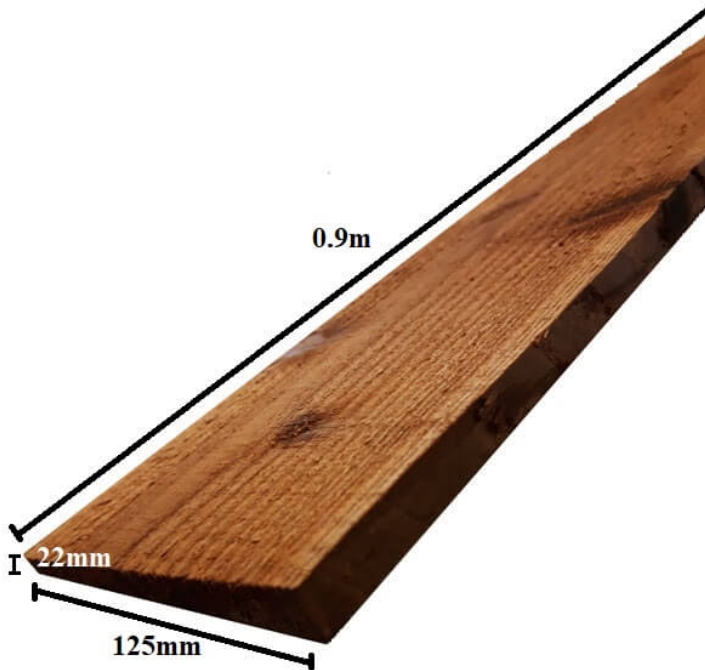

## Feather edge board brown 0.9m H

Price: £1.10

SKU: FEB3

Product Categories: [Fencing](#), [Fencing Materials](#), [Traditional Closeboard Fencing](#)

Product Tags: [board](#), [brown](#), [Feather Edge](#), [timber](#), [Traditional](#)

### Product Summary

- Feather edge board 0.9m high - 125 x 22 x 2EX feather edge board - 125mm wide - Approx QTY 10 boards needed per metre in run length - Pressure treated Brown - For repair of feather edge panels - For use for build in situ fencing - No minimum order quantity for Del Area A

### Product Description

Single feather edge boards and used to create a continuous run of fencing to suit an exact size, creating an illusion of a larger garden. Feather edge boards are pressure treated to provide protection against wood rot. Boards can be used with an arris rail to create full panels.

## Product Attributes

- Dimensions: 900 &times; 125 &times; 15 mm
- Weight: 0.0000 kg
- Size: Feather edge board 0.9 x 125mm
- Colour: Brown
- Material: Wood