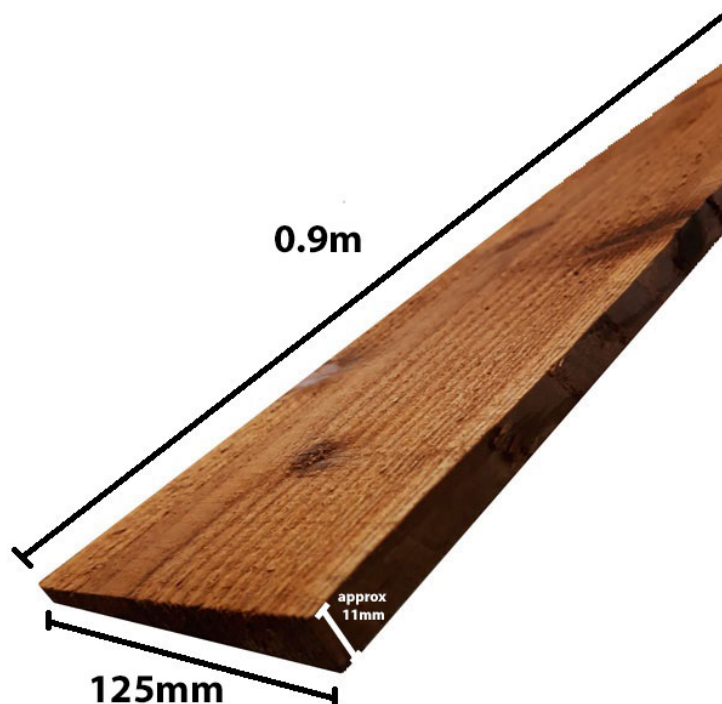

Feather edge board brown 0.9m H

Price: £1.10

SKU: FEB3

Product Categories: [Fencing](#), [Fencing Materials](#), [Traditional Closeboard Fencing](#)

Product Tags: [board](#), [brown](#), [Feather Edge](#), [timber](#), [Traditional](#)

Product Page: <https://lemonfencing.co.uk/product/feather-edge-board/>

Product Summary

- Feather edge board 0.9m high - 125 x 22 x 2EX feather edge board - 125mm wide - Approx QTY 10 boards needed per metre in run length - Pressure treated Brown - For repair of feather edge panels - For use for build in situ fencing - No minimum order quantity for Del Area A

Not available for delivery in Del Area B

CHECK MY DELIVERY AREA

Product Description

Single feather edge boards and used to create a continuous run of fencing to suit an exact size, creating an illusion of a larger garden. Feather edge boards are pressure treated to provide protection against wood rot. Boards can be used with an arris rail to create full panels.

Product Attributes

- Dimensions: 900 × 125 × 15 mm
- Weight: 0.0000 kg
- Size: Feather edge board 0.9 x 125mm
- Colour: Brown
- Material: Wood

Product Gallery