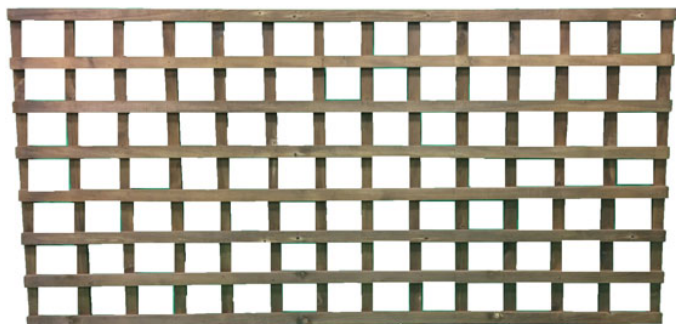

## Fine sawn square trellis 1.83m W x 0.9m H Brown

Price: £28.00

SKU: T3

Product Categories: [Trellis](#), [Trellis and Lattice](#)

Product Tags: [brown](#), [Sawn](#), [square](#), [Trellis](#)

Product Page: <https://lemonfencing.co.uk/product/fine-sawn-square-trellis-1-83m-w-x-0-9m-h-brown/>

### Product Summary

- Fine sawn square trellis 1.83m wide x 0.9m high - Pressure Treated trellis - 16mm x 32mm battens. - Internal squares approx 100mm x 100mm. - No minimum order quantity for Del Area A. Delivery charge applies based on Postcode. - Not available for delivery in Del Area B

### Product Attributes

- Dimensions: 32 &times; 1830 &times; 900 mm
- Weight: 0.0000 kg
- Size: Fine sawn square Trellis 1.83 x 0.9M
- Colour: Brown