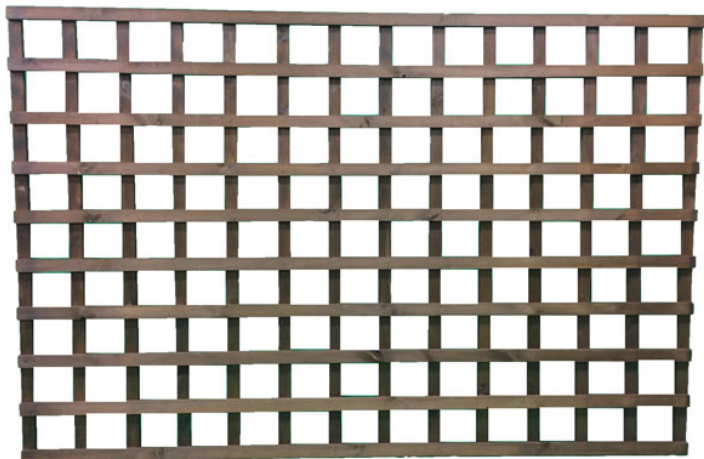

Fine sawn square trellis 1.83m W x 1.2m H Brown

Price: £36.00

SKU: T4

Product Categories: [Trellis](#), [Trellis and Lattice](#)

Product Tags: [brown](#), [Sawn](#), [square](#), [Trellis](#)

Product Page: <https://lemonfencing.co.uk/product/fine-sawn-square-trellis-1-83m-w-x-1-2m-h-brown/>

Product Summary

- Fine sawn square trellis 1.83m wide x 1.2m high - Pressure Treated trellis - 16mm x 32mm battens. - Internal squares approx 100mm x 100mm. - No minimum order quantity for Del Area A. Delivery charge applies based on Postcode. - Not available for delivery in Del Area B

Product Attributes

- Dimensions: 32 × 1830 × 1200 mm
- Weight: 0.0000 kg
- Size: Fine sawn square Trellis 1.83 x 1.2M
- Colour: Brown

Product Gallery