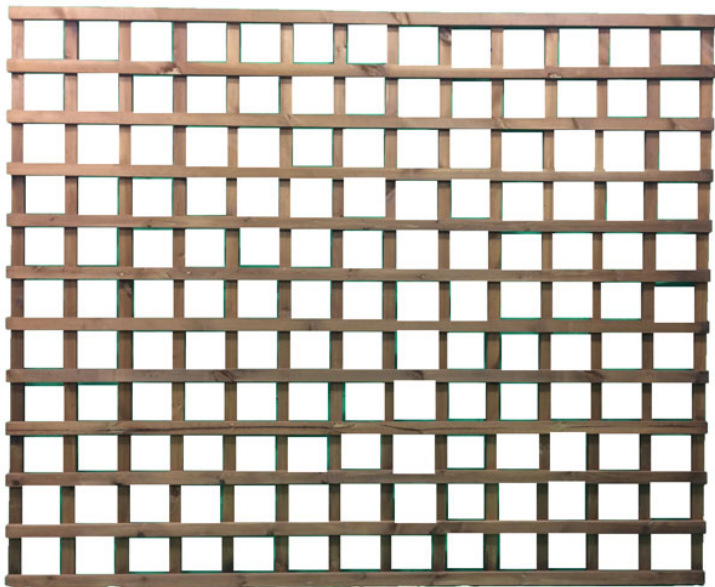

## Fine sawn square trellis 1.83m W x 1.5m H Brown

Price: £46.00

SKU: T5

Product Categories: [Trellis](#), [Trellis and Lattice](#)

Product Tags: [brown](#), [Sawn](#), [square](#), [Trellis](#)

Product Page: <https://lemonfencing.co.uk/product/fine-sawn-square-trellis-1-83m-w-x-1-8m-h-brown/>

### Product Summary

- Fine sawn square trellis 1.83m wide x 1.5m high - Pressure Treated trellis - 16mm x 32mm battens. - Internal squares approx 100mm x 100mm. - No minimum order quantity for Del Area A. Delivery charge applies based on Postcode. - Not available for delivery in Del Area B

### Product Attributes

- Dimensions: 32 &times; 1830 &times; 1500 mm
- Weight: 0.0000 kg
- Size: Fine sawn square Trellis 1.83 x 1.5M
- Colour: Brown