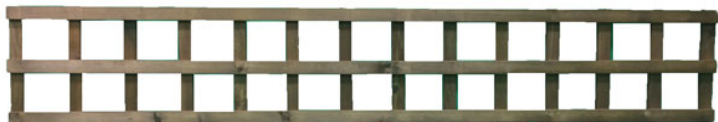

## Fine sawn square trellis 1.83m W x 0.3m H Brown

Price: £12.00

SKU: T1

Product Categories: [Trellis](#), [Trellis and Lattice](#)

Product Tags: [brown](#), [Sawn](#), [square](#), [Trellis](#)

Product Page: <https://lemonfencing.co.uk/product/fine-sawn-square-trellis/>

### Product Summary

- Fine sawn square trellis 1.83m wide x 0.3m high - Pressure Treated trellis - 16mm x 32mm battens. - Internal squares approx 100mm x 100mm. - No minimum order quantity for Del Area A. Delivery charge applies based on Postcode.

### Product Attributes

- Dimensions: 32 &times; 1830 &times; 300 mm
- Weight: 0.0000 kg
- Size: Fine sawn square Trellis 1.83 x 0.3M
- Colour: Brown