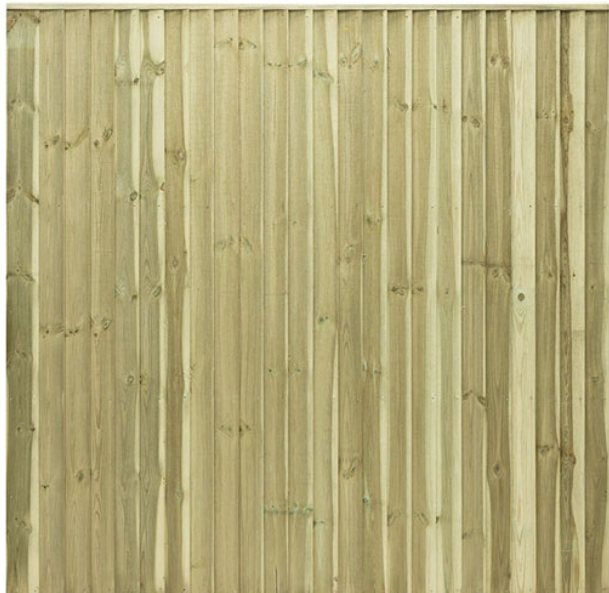

Feather edge panel 1.83m x 1.8m - Green FRAMED

Price: £70.00

SKU: FEP180G

Product Categories: [Fence Panels](#), [Fencing](#), [Framed Feather Edge](#)

Product Tags: [feather edge panel](#), [fence panel](#), [timber](#)

Product Page: <https://lemonfencing.co.uk/product/framed-feather-edge-panel-1-83m-x-1-8m-green/>

Product Summary

- 1.83m x 1.8m framed feather edge panel green - All panels are (6ft) wide as standard - A robust panel manufactured from 100mm square edged vertical boards - Pressure treated green - 47mm x 31mm rails - Fully framed construction - Please note the shade/colour of panels can vary from each batch, also panels may look lighter or darker in colour when they are dry or damp. - 24 no. 100mm wide boards per panel - Twice weathered panel capping as standard - No minimum order quantity for Del Area A. Delivery charge applies based on Postcode. - Not available for delivery in Del Area B

Product Attributes

- Dimensions: 45 × 1830 × 1800 mm
- Weight: 0.0000 kg
- Size: Framed feather edge panel Green 1.83 x 1.8M
- Fence panel Type: Feather edge panel
- Colour: Green
- Material: Wood

Product Gallery