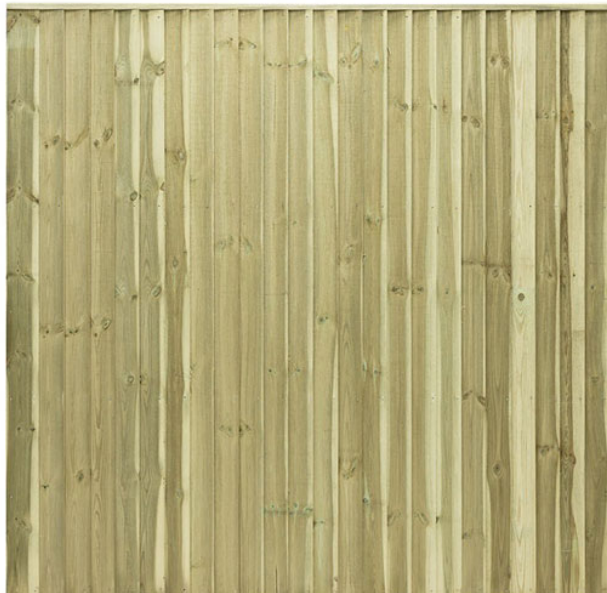

## Feather edge panel 1.83m x 1.8m - Green FRAMED

**Price: £70.00**

**SKU:** FEP180G

**Product Categories:** [Fence Panels](#), [Fencing](#), [Framed Feather Edge](#)

**Product Tags:** [feather edge panel](#), [fence panel](#), [timber](#)

**Product Page:** <https://lemonfencing.co.uk/product/framed-feather-edge-panel-1-83m-x-1-8m-green/>

### Product Summary

- 1.83m x 1.8m framed feather edge panel green - All panels are (6ft) wide as standard - A robust panel manufactured from 100mm square edged vertical boards - Pressure treated green - 47mm x 31mm rails - Fully framed construction - Please note the shade/colour of panels can vary from each batch, also panels may look lighter or darker in colour when they are dry or damp. - 24 no. 100mm wide boards per panel - Twice weathered panel capping as standard - No minimum order quantity for Del Area A. Delivery charge applies based on Postcode. - Not available for delivery in Del Area B

## Product Attributes

- Dimensions: 45 &times; 1830 &times; 1800 mm
- Weight: 0.0000 kg
- Size: Framed feather edge panel Green 1.83 x 1.8M
- Fence panel Type: Feather edge panel
- Colour: Green
- Material: Wood