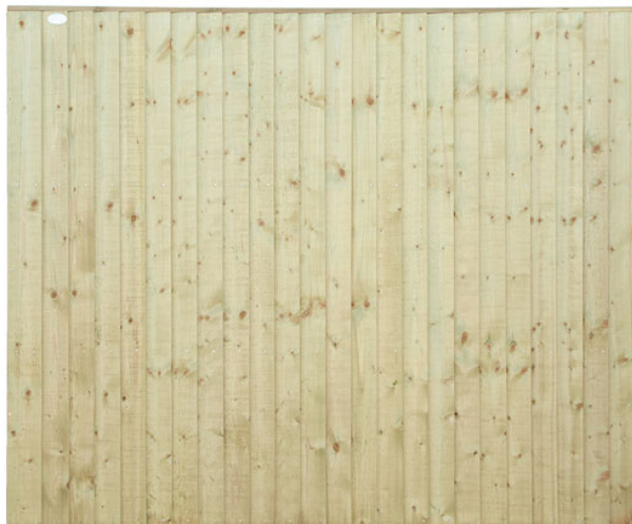

## Feather edge panel 1.83m x 1.5m - Green FRAMED

**Price: £67.00**

**SKU:** FEP150G

**Product Categories:** [Fence Panels](#), [Fencing](#), [Framed Feather Edge](#)

**Product Tags:** [feather edge panel](#), [fence panel](#), [timber](#)

**Product Page:** <https://lemonfencing.co.uk/product/framed-feather-edge-panel-green-1-83m-w-x-1-5m-h/>

### Product Summary

- 1.83m x 1.5m framed feather edge panel green - All panels are (6ft) wide as standard - A robust panel manufactured from 100mm square edged vertical boards - Pressure treated green - 47mm x 31mm rails - Fully framed construction - Please note the shade/colour of panels can vary from each batch, also panels may look lighter or darker in colour when they are dry or damp. - 24 no. 100mm wide boards per panel - Twice weathered panel capping as standard - No minimum order quantity for Del Area A. Delivery charge applies based on Postcode. - Not available for delivery in Del Area B