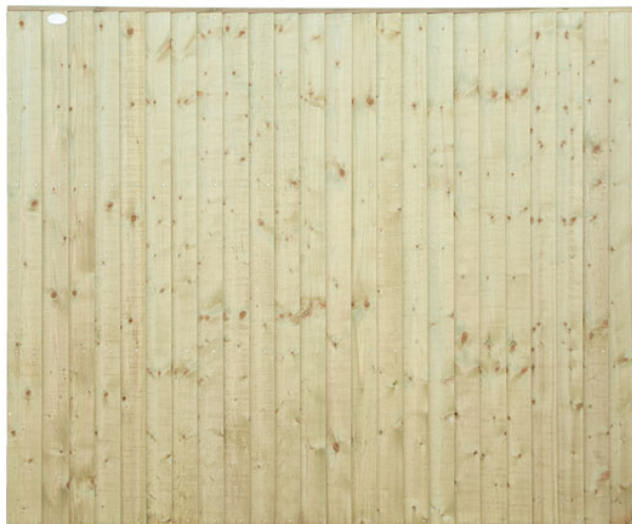

Feather edge panel 1.83m x 1.5m - Green FRAMED

Price: £63.00

SKU: FEP150G

Product Categories: [Fence Panels](#), [Fencing](#), [Framed Feather Edge](#)

Product Tags: [feather edge panel](#), [fence panel](#), [timber](#)

Product Page: <https://lemonfencing.co.uk/product/framed-feather-edge-panel-green-1-83m-w-x-1-5m-h/>

Product Summary

- 1.83m x 1.5m framed feather edge panel green - All panels are (6ft) wide as standard - A robust panel manufactured from 100mm square edged vertical boards - Pressure treated green - 47mm x 31mm rails - Fully framed construction - Please note the shade/colour of panels can vary from each batch, also panels may look lighter or darker in colour when they are dry or damp. - 24 no. 100mm wide boards per panel - Twice weathered panel capping as standard - No minimum order quantity for Del Area A. Delivery charge applies based on Postcode. - Not available for delivery in Del Area B

Product Attributes

- Dimensions: 45 × 1830 × 1500 mm
- Weight: 0.0000 kg
- Size: Framed feather egde panel Green 1.83 x 1.5M
- Fence panel Type: Feather edge panel
- Colour: Green
- Material: Wood

Product Gallery