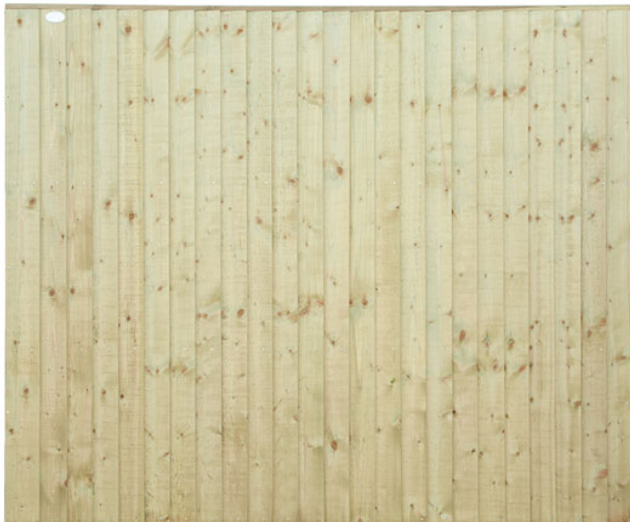

Feather edge panel 1.83m x 1.5m - Green FRAMED

Price: £67.00

SKU: FEP150G

Product Categories: [Fence Panels](#), [Fencing](#), [Framed Feather Edge](#)

Product Tags: [feather edge panel](#), [fence panel](#), [timber](#)

Product Page: <https://lemonfencing.co.uk/product/framed-feather-edge-panel-green-1-83m-w-x-1-5m-h/>

Product Summary

- 1.83m x 1.5m framed feather edge panel green - All panels are (6ft) wide as standard - A robust panel manufactured from 100mm square edged vertical boards - Pressure treated green - 47mm x 31mm rails - Fully framed construction - Please note the shade/colour of panels can vary from each batch, also panels may look lighter or darker in colour when they are dry or damp. - 24 no. 100mm wide boards per panel - Twice weathered panel capping as standard - No minimum order quantity for Del Area A. Delivery charge applies based on Postcode. - Not available for delivery in Del Area B

Product Attributes

- Dimensions: 45 × 1830 × 1500 mm
- Weight: 0.0000 kg
- Size: Framed feather egde panel Green 1.83 x 1.5M
- Fence panel Type: Feather edge panel
- Colour: Green
- Material: Wood

Product Gallery