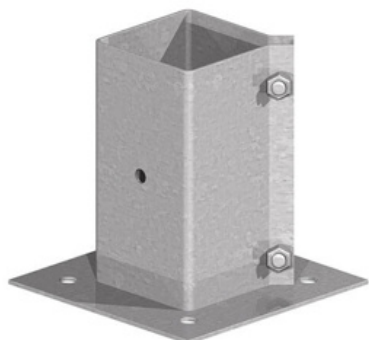

# Galv Bolt Down 90x90

**Price: £17.00**

**SKU:** GALVBD

**Product Categories:** [Arches & Pergolas](#), [Fencing](#), [Fencing Accessories](#)

**Product Tags:** [Bolt down](#), [Fencing Brackets](#), [galv](#), [Post support](#)

**Product Page:** <https://lemonfencing.co.uk/product/galv-bolt-down-90x90/>

## Product Summary

- Galvanised bolt down 90x90mm

## Product Attributes

- Dimensions: 90 &times; 90 mm
- Colour: Galvanised
- Material: Metal