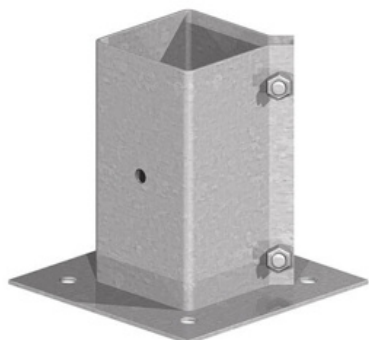

# Galv Bolt Down 90x90

**Price: £19.00**

**SKU:** GALVBD

**Product Categories:** [Arches & Pergolas](#), [Fencing](#), [Fencing Accessories](#)

**Product Tags:** [Bolt down](#), [Fencing Brackets](#), [galv](#), [Post support](#)

**Product Page:** <https://lemonfencing.co.uk/product/galv-bolt-down-90x90/>

## Product Summary

- Galvanised bolt down 90x90mm

## Product Attributes

- Dimensions: 90 &times; 90 mm
- Colour: Galvanised
- Material: Metal