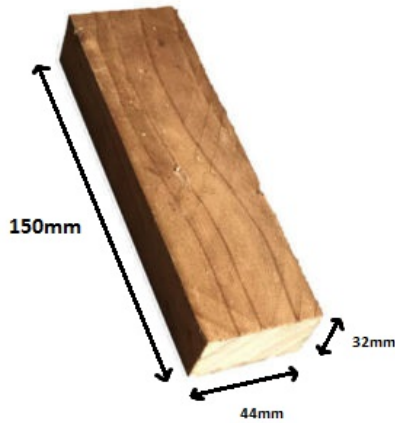

Kickboard Block 150x32x44mm

Price: £0.50

Product Categories: [Traditional Closeboard Fencing](#)

Product Tags: [brown](#), [green](#), [Kickboard block](#), [timber](#), [traditional fe](#)

Product Page: <https://lemonfencing.co.uk/product/kickboard-block-150x32x44mm/>

Product Summary

- Kickboard block 150 x 32 x 44 - To attach kickboard to the post - Great for wooden fencing - No minimum order for Del Area A. Delivery charge applies based on Postcode.

Not available for delivery in Del Area B

Product Attributes

- Dimensions: N/A

Product Gallery