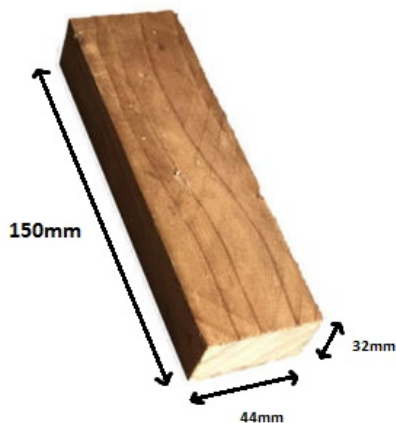

Kickboard Block Brown

Price: £0.50

SKU: KBDBLOCKB

Product Categories: [Traditional Closeboard Fencing](#)

Product Tags: [brown](#), [Kickboard block](#), [timber](#), [traditional fe](#)

Product Page: <https://lemonfencing.co.uk/product/kickboard-block-brown/>

Product Summary

- Kickboard block 150 x 32 x 44 - To attach kickboard to the post - Great for wooden fencing - No minimum order for Del Area A. Delivery charge applies based on Postcode.

Not available for delivery in Del Area B

Product Attributes

- Dimensions: 150 × 44 × 32 mm

Product Gallery