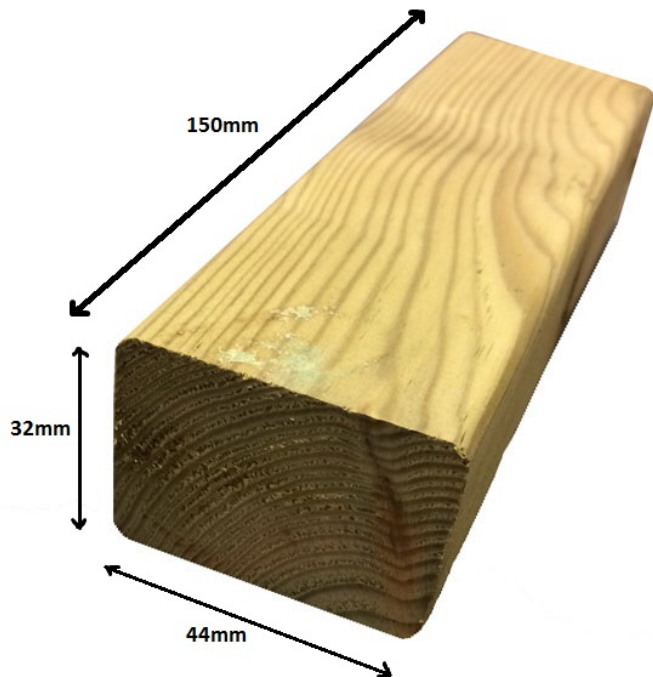

## Kickboard Block Green

Price: £0.50

SKU: KBDBLOCKG

Product Categories: [Traditional Closeboard Fencing](#)

Product Tags: [green](#), [Kickboard block](#), [traditional fe](#)

Product Page: <https://lemonfencing.co.uk/product/kickboard-block-green/>

### Product Summary

- Kickboard block 150 x 32 x 44 - To attach kickboard to post - Great for wooden fencing - No minimum order for Del Area A. Delivery charge applies based on Postcode.

Not available for delivery in Del Area B

### Product Attributes

- Dimensions: 150 &times; 44 &times; 32 mm