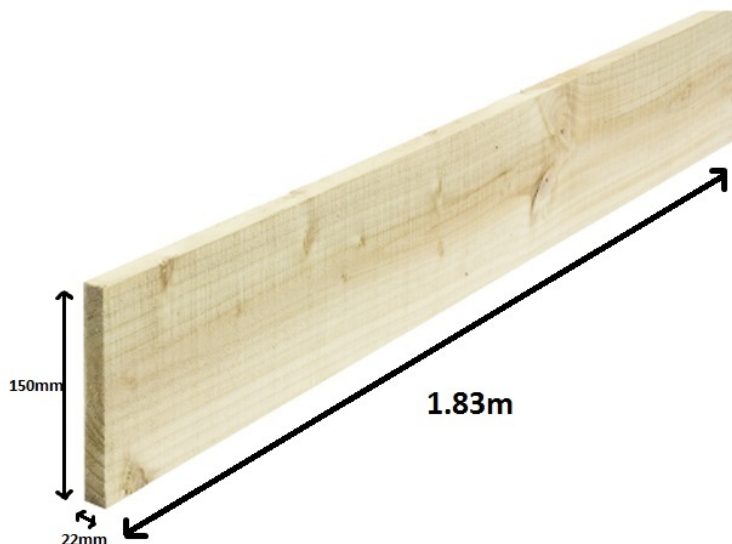

Sawn kickboard 1.83m X 150 X 22 Green

Price: £5.00

SKU: KB6G

Product Categories: [Fencing](#), [Gravel Boards](#), [Timber](#)

Product Tags: [green](#), [Sawn](#), [Wooden Kick Board](#)

Product Page: <https://lemonfencing.co.uk/product/kickboard-sawn-1-83m-green/>

Product Summary

Sawn kickboard 1.83m wide Green

150mm x 22mm

- Tanalised Green

Used to keep fence panels / fence boards off the ground to preserve life span of fencing.

No minimum order quantity for Del Area A

Not available for delivery in Del Area B

[CHECK MY DELIVERY AREA](#)

Product Description

1.83m 150mm x 22mm green tanalised treated kickboard.

Used to keep fence panels / fence boards off the ground to preserve life span of fencing.

Product Attributes

- Dimensions: 22 × 1830 × 150 mm
- Weight: 0.0000 kg