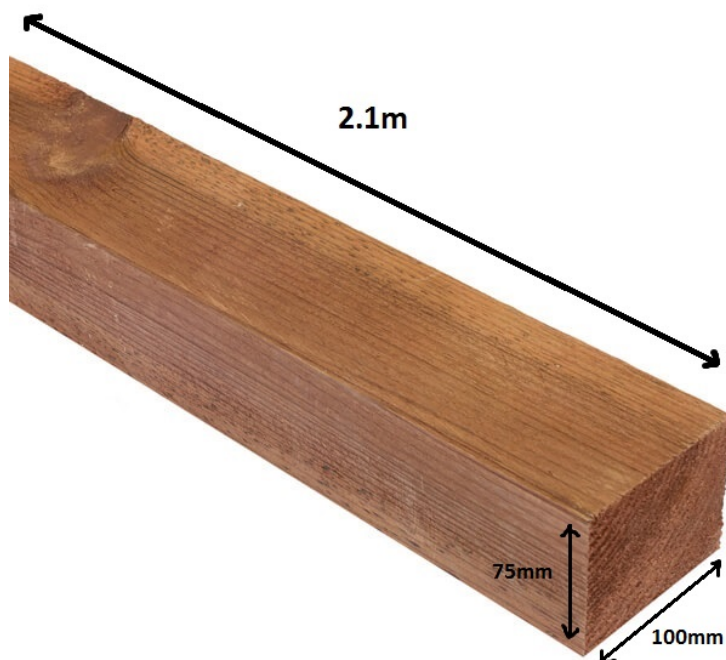

Large Wall plate 2.1m X100 X 75mm

Price: £17.00

Product Categories: [Fence Posts](#)

Product Tags: [gate post](#), [wall plate](#), [wooden post](#)

Product Page: <https://lemonfencing.co.uk/product/large-wall-plate-100-x-75mm/>

Product Summary

- 2.1m 100 x 75mm wall plate - Pressure treated - Fix to wall to hang gates on - No minimum order quantity for Del Area A - Not available for delivery in Del Area B

ANY ORDERS FOR AREA B WILL BE REFUNDED AND CANCELLED

CHECK MY DELIVERY AREA

Product Description

- Pressure treated 100 x 75 wall plate post - Ideal for attaching to brickwork for first fence post - Or for attaching to gate post for hanging a gate - Or as horizontal rail for post and rail fencing

Product Attributes

- Dimensions: N/A
- Weight: 0.0000 kg