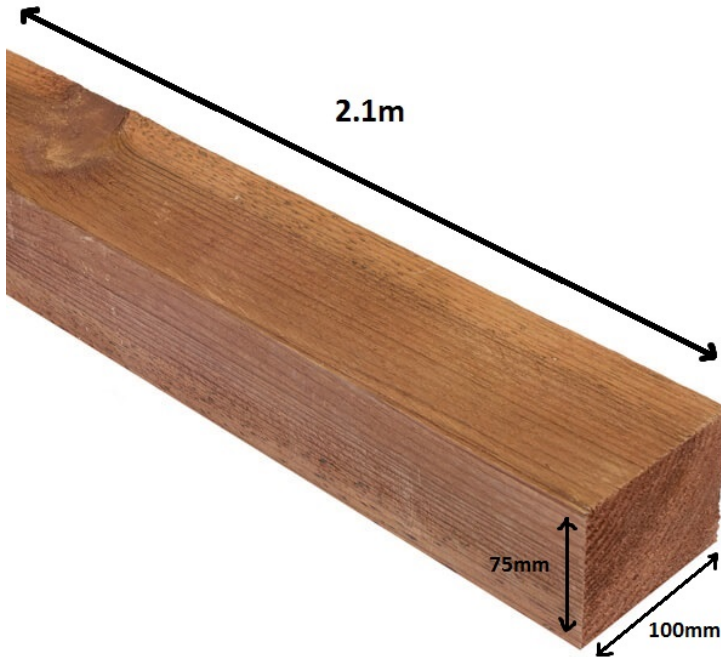

## Large Wall plate 2.1m x 100 x 75 Brown

**Price: £17.00**

**SKU:** SP743

**Product Categories:** [Fence Posts](#), [Fencing](#)

**Product Tags:** [gate post](#), [wall plate](#), [wooden post](#)

**Product Page:** <https://lemonfencing.co.uk/product/large-wall-plate-2-1m-x-100-x-75/>

### Product Summary

- 2.1m 100 x 75 wooden post brown - Pressure treated - Fix to wall to hang gates on. - No minimum order quantity for Del Area A - Not available for delivery in Del Area B

ANY ORDERS FOR AREA B WILL BE REFUNDED AND CANCELLED

### Product Description

- Pressure treated brown 100 x 75 wall plate post. - Ideal for attaching to brickwork for first fence post - Or for attaching to gate post for hanging a gate. - Or as horizontal rail for post and rail fencing

### Product Attributes

- Dimensions: 2100 &times; 100 &times; 75 mm
- Weight: 0.0000 kg
- Size: 2.1m x 100 x 75
- Colour: Brown