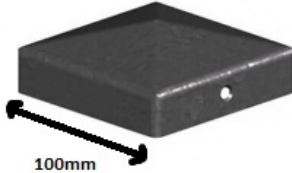

Metal post cap Black square 100MM

Price: £4.50

SKU: MPCB4

Product Categories: [Fence Posts](#), [Fencing](#), [Metal posts](#)

Product Tags: [Black](#), [cap](#), [Fencing Accessories](#), [metal](#), [Post cap](#), [Steel](#)

Product Page: <https://lemonfencing.co.uk/product/metal-post-cap-black-square-100mm/>

Product Summary

- Metal post cap Black square 100MM - A durable steel post cap, the perfect finishing touch to posts - Not recommended for use with the elite post range as they will be too large for these posts.

Product Attributes

- Dimensions: 100 × 100 × 25 mm

Product Gallery