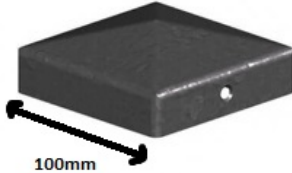

# Metal post cap Black square 100MM

**Price: £4.50**

**SKU:** MPCB4

**Product Categories:** [Fence Posts](#), [Fencing](#), [Metal posts](#)

**Product Tags:** [Black](#), [cap](#), [Fencing Accessories](#), [metal](#), [Post cap](#), [Steel](#)

## Product Summary

- Metal post cap Black square 100MM - A durable steel post cap, the perfect finishing touch to posts - Not recommended for use with the elite post range as they will be too large for these posts.

## Product Attributes

- Dimensions: 100 &times; 100 &times; 25 mm