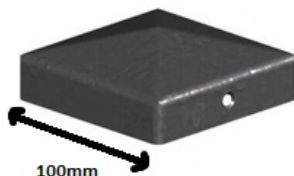

Metal post cap Black square 100MM

Price: £4.50

SKU: MPCB4

Product Categories: [Fence Posts](#), [Fencing](#), [Metal posts](#)

Product Tags: [Black](#), [cap](#), [Fencing Accessories](#), [metal](#), [Post cap](#), [Steel](#)

Product Page: <https://lemonfencing.co.uk/product/metal-post-cap-black-square-100mm/>

Product Summary

- Metal post cap Black square 100MM - A durable steel post cap, the perfect finishing touch to posts - Not recommended for use with the elite post range as they will be too large for these posts.

Our trucks are tracked, so if you would like a more specific time, please phone on the day of delivery or the day before.

Product Attributes

- Dimensions: 100 × 100 × 25 mm

Product Gallery