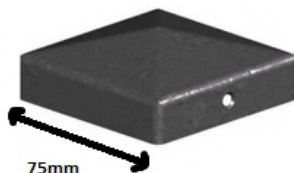

Metal post cap Black square 75MM

Price: £3.00

SKU: MPCB3

Product Categories: [Fence Posts](#), [Fencing](#), [Metal posts](#)

Product Tags: [Black](#), [cap](#), [Fencing Accessories](#), [metal](#), [Post cap](#), [Steel](#)

Product Page: <https://lemonfencing.co.uk/product/metal-post-cap-black-square/>

Product Summary

- Metal post cap Black square 75MM - A durable steel post cap, the perfect finishing touch to posts - Not recommended for use with the elite post range as they will be too large for these posts.

Product Attributes

- Dimensions: 75 × 75 × 25 mm

Product Gallery