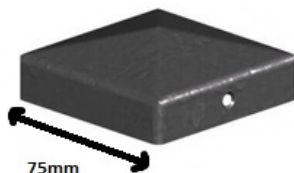

# Metal post cap Black square 75MM

**Price: £3.00**

**SKU:** MPCB3

**Product Categories:** [Fence Posts](#), [Fencing](#), [Metal posts](#)

**Product Tags:** [Black](#), [cap](#), [Fencing Accessories](#), [metal](#), [Post cap](#), [Steel](#)

## Product Summary

- Metal post cap Black square 75MM - A durable steel post cap, the perfect finishing touch to posts - Not recommended for use with the elite post range as they will be too large for these posts.

## Product Attributes

- Dimensions: 75 &times; 75 &times; 25 mm