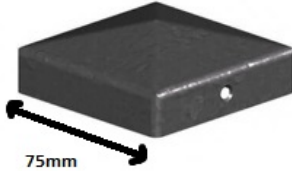

Metal post cap Black square 75MM

Price: £3.00

SKU: MPCB3

Product Categories: [Fence Posts](#), [Fencing](#), [Metal posts](#)

Product Tags: [Black](#), [cap](#), [Fencing Accessories](#), [metal](#), [Post cap](#), [Steel](#)

Product Page: <https://lemonfencing.co.uk/product/metal-post-cap-black-square/>

Product Summary

- Metal post cap Black square 75MM - A durable steel post cap, the perfect finishing touch to posts - Not recommended for use with the elite post range as they will be too large for these posts.

Product Attributes

- Dimensions: 75 × 75 × 25 mm

Product Gallery