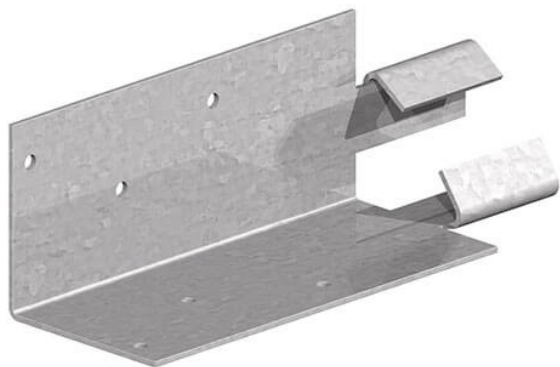

## Mortice adaptor - galv

**Price: £3.00**

**SKU:** MAG

**Product Categories:** [Fencing](#), [Fencing Accessories](#)

**Product Tags:** [accessory](#), [galv](#), [morticed adaptor](#), [Traditional](#)

**Product Page:** <https://lemonfencing.co.uk/product/mortice-adaptor-galv/>

### Product Summary

- A galvanised arris rail mortice adaptor bracket for use with arris rail fencing. Connects arris rail to concrete mortice fence post. Pre drilled for fixings.

No minimum order quantity for Del Area A

## Product Attributes

- Dimensions: 280 &times; 75 &times; 75 mm
- Weight: 0.0000 kg