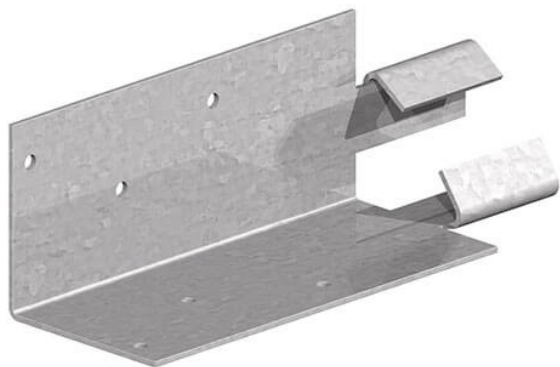

Mortice adaptor - galv

Price: £3.00

SKU: MAG

Product Categories: [Fencing](#), [Fencing Accessories](#)

Product Tags: [accessory](#), [galv](#), [morticed adaptor](#), [Traditional](#)

Product Page: <https://lemonfencing.co.uk/product/mortice-adaptor-galv/>

Product Summary

- A galvanised arris rail mortice adaptor bracket for use with arris rail fencing. Connects arris rail to concrete mortice fence post. Pre drilled for fixings.

No minimum order quantity for Del Area A

Product Attributes

- Dimensions: 280 × 75 × 75 mm
- Weight: 0.0000 kg