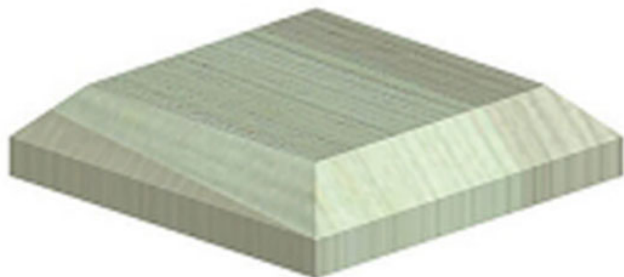

Post cap large 125 x 125 GREEN

Price: £1.85

SKU: PC5

Product Categories: [Fence Posts](#), [Fencing](#)

Product Tags: [Post cap](#), [timber](#)

Product Page: <https://lemonfencing.co.uk/product/post-cap-large-125-x-125/>

Product Summary

- Post cap - Pressure treated green - 125mm x 125mm - 25mm tall - Suited for a 100 x 100mm post - Large flat wooden post cap - No minimum order quantity for Del Area A - Not available for delivery in Del Area B