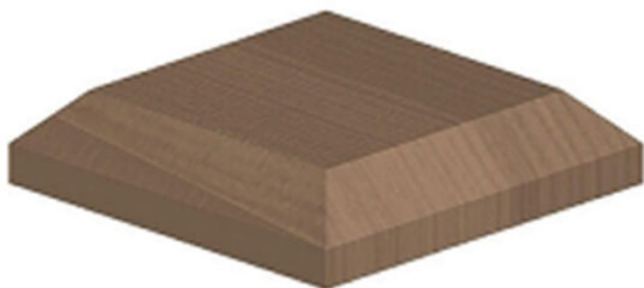

Post Cap Large Brown

Price: £1.85

SKU: PC5B

Product Categories: [Fence Posts](#), [Traditional Closeboard Fencing](#)

Product Tags: [Brown caps](#), [Large](#), [Post Caps](#)

Product Page: <https://lemonfencing.co.uk/product/post-cap-large-brown/>

Product Summary

- Post cap - Pressure treated brown - Suited for a 100 x 100 post - 125 x 125 x 26 - Large flat wooden post cap
No minimum order quantity for Del Area A.

Not available for delivery in Del Area B

Product Attributes

- Dimensions: 125 × 125 × 25 mm