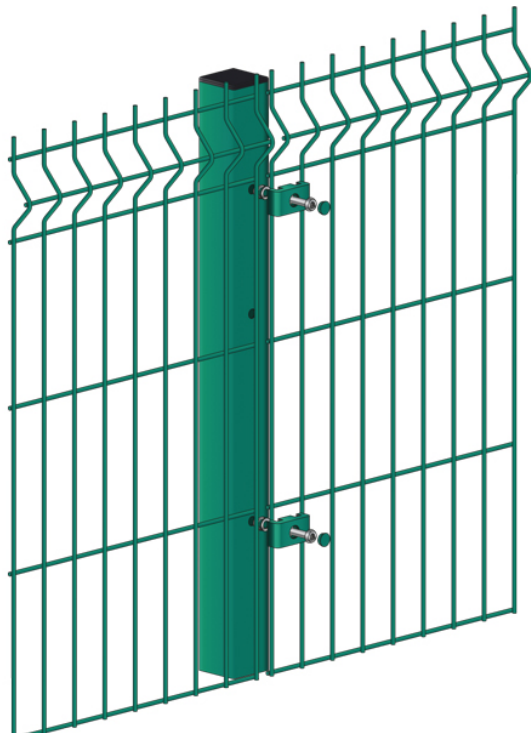

1.8m H Protek 1000 post + fixings

Price: £35.00

SKU: P10006PI

Product Categories: [Fencing](#), [Security fencing systems](#)

Product Tags: [Dig in](#), [Fencing](#), [green](#), [Mesh](#), [Metal Post](#), [Protek 1000 mesh](#), [Security](#), [V mesh](#)

Product Page: <https://lemonfencing.co.uk/product/protek-1000-inter-post-1-8m-h/>

Product Summary

- 1.8m H Protek 1000 post + fixings - Can be used as an inter/end or internal corner post (please specify in notes)
- To suit a 1.2m protek 1000 panel - 1.8m x 60mm x 60mm SHS post - Holes for additional insert top and bottom for stepping purposes - Powder coated green - Includes fixings and caps to suit

Product Attributes

- Dimensions: 1800 × 60 × 60 mm

- Weight: 20 kg

Product Gallery