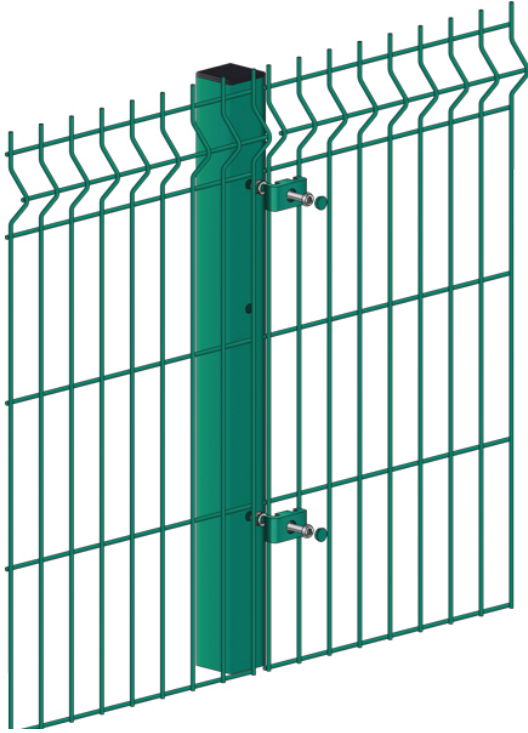

Protek 1000 post + fixings

Price: £30.00 - £40.00 Price range: £30.00 through £40.00

Product Categories: [Fencing](#), [Security fencing systems](#)

Product Tags: [Dig in](#), [Fencing](#), [green](#), [Mesh](#), [Metal Post](#), [Protek 1000 mesh](#), [Security](#), [V mesh](#)

Product Page: <https://lemonfencing.co.uk/product/protek-1000-post-fixings/>

Product Summary

- Protek 1000 post + fixings - Can be used as an inter/end or internal corner post (please specify in notes) - To go with protek 1000 mesh panels (SOLD SEPERATELY) - 60mm x 60mm SHS post - Holes for additional insert top and bottom for stepping purposes - Powder coated green - Includes fixings and caps to suit - Drill bit NOT included (SOLD SEPERATELY)

Product Attributes

- Dimensions: N/A

- Weight: 20 kg

Product Gallery