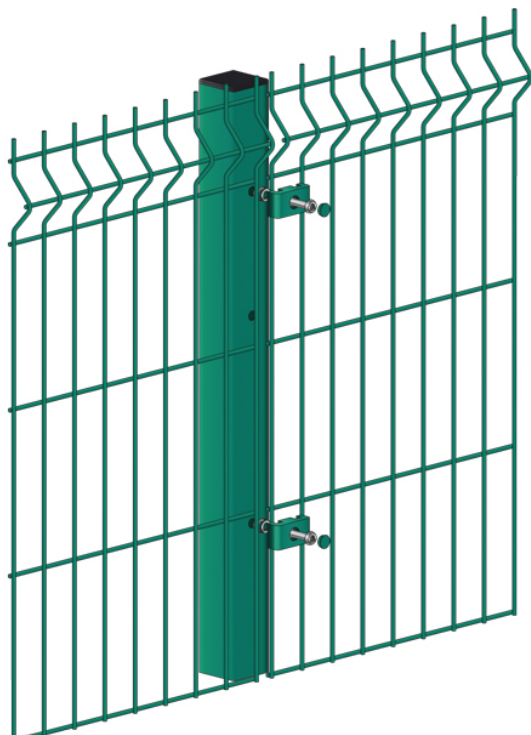

Protek 1000 post + fixings

Price: £30.00 - £40.00 Price range: £30.00 through £40.00

Product Categories: [Fencing](#), [Security fencing systems](#)

Product Tags: [Dig in](#), [Fencing](#), [green](#), [Mesh](#), [Metal Post](#), [Protek 1000 mesh](#), [Security](#), [V mesh](#)

Product Page: <https://lemonfencing.co.uk/product/protek-1000-post-fixings/>

Product Summary

- Protek 1000 post + fixings - Can be used as an inter/end or internal corner post (please specify in notes) - To go with protek 1000 mesh panels (SOLD SEPERATELY) - 60mm x 60mm SHS post - Holes for additional insert top and bottom for stepping purposes - Powder coated green - Includes fixings and caps to suit - Drill bit NOT included (SOLD SEPERATELY)

Product Attributes

- Dimensions: N/A

- Weight: 20 kg

Product Gallery