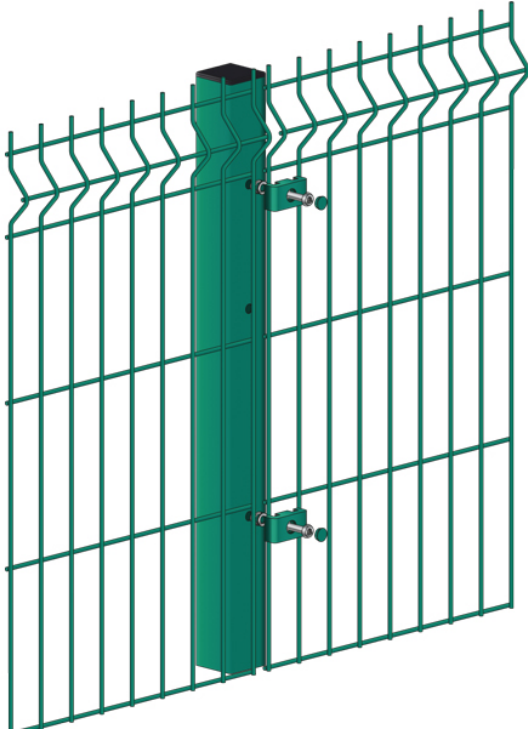

Protek 1000 post + fixings

Price: £30.00 - £40.00

Product Categories: [Fencing](#), [Security fencing systems](#)

Product Tags: [Dig in](#), [Fencing](#), [green](#), [Mesh](#), [Metal Post](#), [Protek 1000 mesh](#), [Security](#), [V mesh](#)

Product Page: <https://lemonfencing.co.uk/product/protek-1000-post-fixings/>

Product Summary

- Protek 1000 post + fixings - Can be used as an inter/end or internal corner post (please specify in notes) - To go with protek 1000 mesh panels (SOLD SEPERATELY) - 60mm x 60mm SHS post - Holes for additional insert top and bottom for stepping purposes - Powder coated green - Includes fixings and caps to suit - Drill bit NOT included (SOLD SEPERATELY)

Product Attributes

- Dimensions: N/A

- Weight: 20 kg

Product Gallery