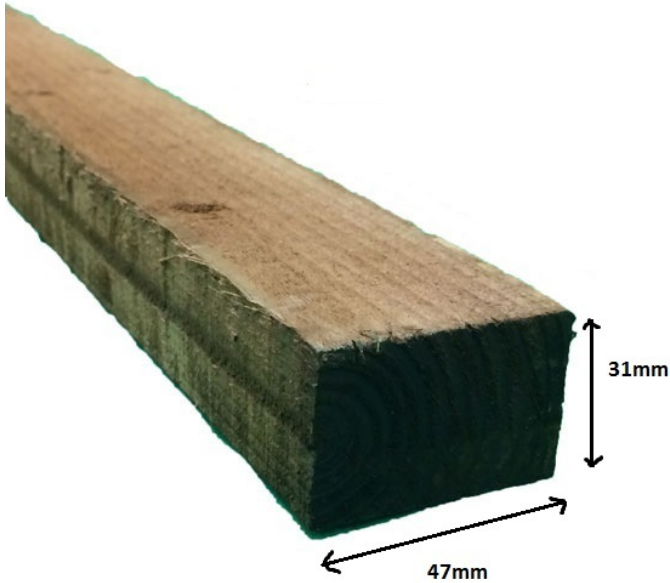

Rail 31x47mm

Price: £1.50 - £7.00 Price range: £1.50 through £7.00

Product Categories: [Fencing](#), [Fencing Materials](#)

Product Tags: [brown](#), [FE rail](#), [Feather Edge Rail](#), [Fencing Rails](#), [Panel batten](#), [Panel rail](#), [Rail](#)

Product Page: <https://lemonfencing.co.uk/product/rail-31x47mm/>

Product Summary

- Rail 31x47mm - Pressure treated rail for use with feather edge panels or as door stops for a gate. - Sawn timber
- No minimum order quantity for Del Area A

Product Attributes

- Dimensions: N/A

- Weight: 0.0000 kg