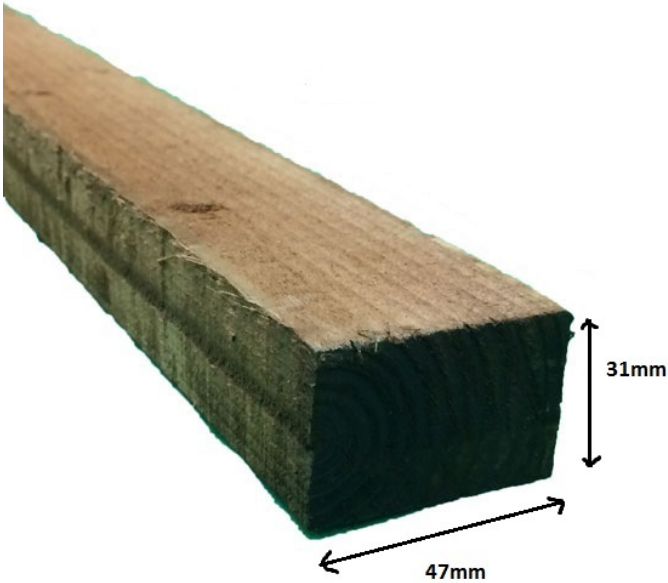

Rail 31x47mm

Price: £1.50 - £7.00 Price range: £1.50 through £7.00

Product Categories: [Fencing](#), [Fencing Materials](#)

Product Tags: [brown](#), [FE rail](#), [Feather Edge Rail](#), [Fencing Rails](#), [Panel batten](#), [Panel rail](#), [Rail](#)

Product Page: <https://lemonfencing.co.uk/product/rail-31x47mm/>

Product Summary

- Rail 31x47mm - Pressure treated rail for use with feather edge panels or as door stops for a gate. - Sawn timber
- No minimum order quantity for Del Area A

Product Attributes

- Dimensions: N/A

- Weight: 0.0000 kg