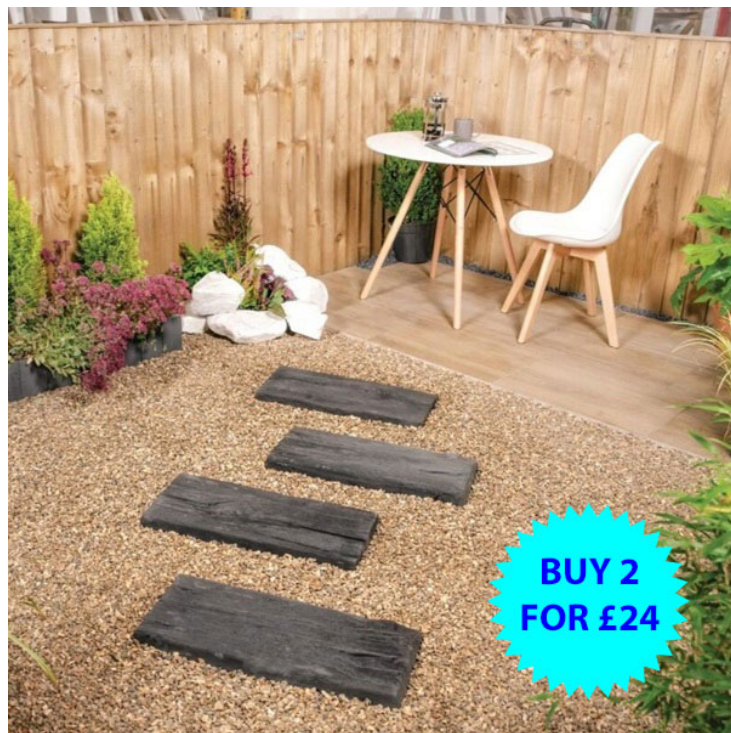

Rustic Stone Sleeper - Chardwood 225mm (W) x 600mm (L) x 50mm (D)

Price: £13.00

SKU: RSSCW

In stock: 13

Product Categories: [Landscaping](#), [Multi-buy decorative aggregates & paving](#), [Paving](#)

Product Tags: [Chardwood](#), [Rustic](#), [Rustic stone sleeper](#)

Product Page: <https://lemonfencing.co.uk/product/rustic-stone-sleeper-chardwood-225mm-w-x-600mm-l-x-50mm-d/>

Product Summary

- Rustic Stone Sleeper - Chardwood - 225mm (W) x 600mm (L) x 50mm (D) - Perfect to compliment your garden