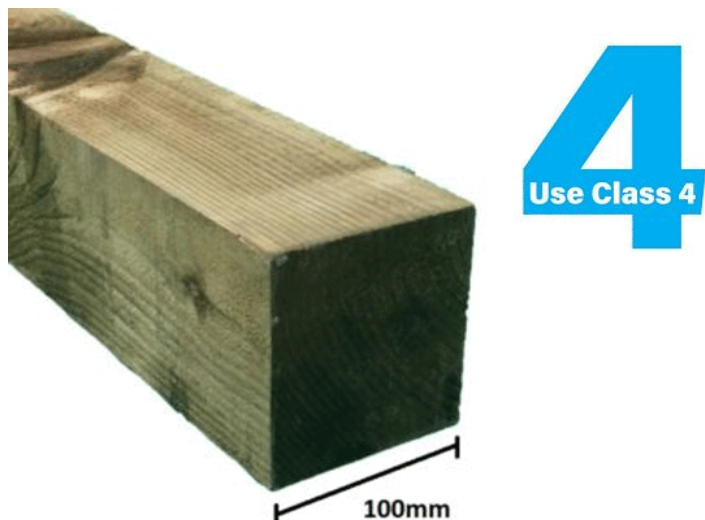

## Sawn brown post 2.4m high 100 x 100

Price: £17.00

SKU: PO84

Product Categories: [Fence Posts](#), [Fencing](#), [Knee rail fencing](#), [Sawn Timber posts](#), [Traditional Closeboard Fencing](#)

Product Tags: [4"](#), [brown](#), [Sawn](#), [timber](#), [wooden posts](#)

Product Page: <https://lemonfencing.co.uk/product/sawn-brown-post-2-4m-high-100-x-100/>

### Product Summary

- Sawn brown post 2.4m x 100 x 100 - Fine sawn - 100 x 100 wooden post. - Ideal for fencing posts or to be used as gate posts. - Can be used for post & rail fencing - No Minimum order QTY for Area A Delivery. Delivery charge applied is based on Postcode.

### Product Attributes

- Dimensions: 2400 &times; 100 &times; 100 mm

- Weight: 0.0000 kg
- Size: Sawn post 2.4m x 100 x 100
- Colour: Brown
- Post top: Flat top
- Post type: Fence posts, Gate posts
- Material: Wood