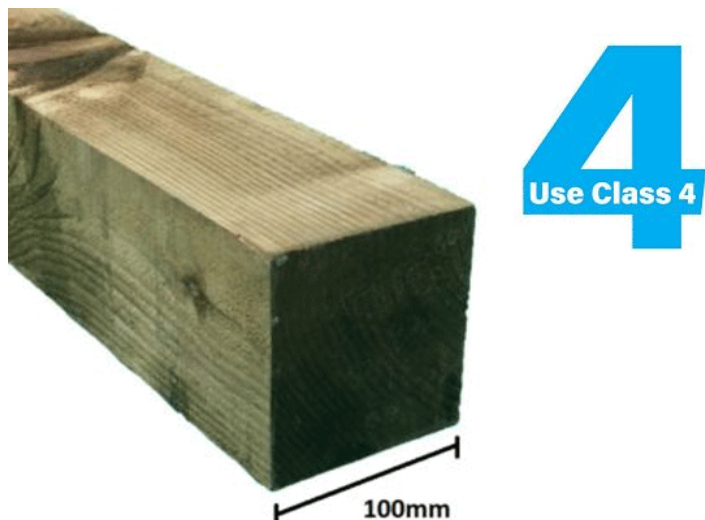

## Sawn brown post 3.0m high 100 x 100

Price: £21.50

SKU: PO104

Product Categories: [Fence Posts](#), [Fencing](#), [Knee rail fencing](#), [Sawn Timber posts](#), [Traditional Closeboard Fencing](#)

Product Tags: [4"](#), [brown](#), [Sawn](#), [timber](#), [wooden posts](#)

Product Page: <https://lemonfencing.co.uk/product/sawn-brown-post-3-0m-high-100-x-100/>

### Product Summary

- Sawn brown post 3.0m x 100 x 100 - Fine sawn - 100 x 100 wooden post. - Ideal for fencing posts or to be used as gate posts. - Can be used for post & rail fencing - No Minimum order QTY for Area A Delivery. Delivery charge applied is based on Postcode.

### Product Attributes

- Dimensions: 3000 &times; 100 &times; 100 mm

- Weight: 0.0000 kg
- Size: Sawn post 3.0m x 100 x 100
- Post top: Flat top
- Post type: Fence posts, Gate posts
- Colour: Brown
- Material: Wood