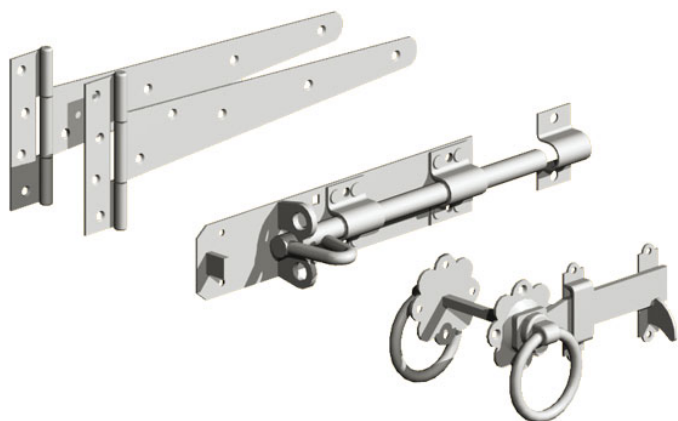

Side gate kit

Price: £27.00

SKU: 5960001

Product Categories: [Gate Fittings](#), [Gates](#)

Product Tags: [galv](#), [Hinges](#), [padbolt](#), [ring latch](#), [side gate kit](#)

Product Page: <https://lemonfencing.co.uk/product/side-gate-kit/>

Product Summary

Includes:

- A pair of 450mm hinges, - 150mm ring latch, - 150mm padbolt. - Screws included - All fittings galvanised. - For gates up to 20kg and 1200mm wide

No minimum order quantity for Del Area A

Our trucks are tracked, so if you would like a more specific time, please phone on the day of delivery or the day before.

Product Attributes

- Dimensions: 450 × 100 × 25 mm
- Weight: 0.0000 kg