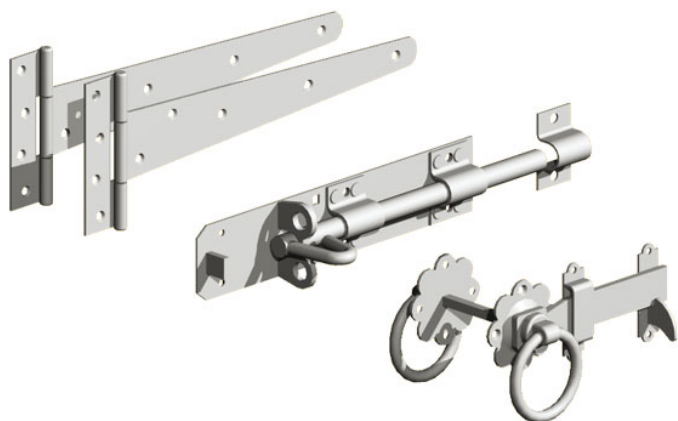

Side gate kit

Price: £29.00

SKU: 5960001

Product Categories: [Gate Fittings](#), [Gates](#)

Product Tags: [galv](#), [Hinges](#), [padbolt](#), [ring latch](#), [side gate kit](#)

Product Page: <https://lemonfencing.co.uk/product/side-gate-kit/>

Product Summary

Includes:

- A pair of 450mm hinges, - 150mm ring latch, - 150mm padbolt. - Screws included - All fittings galvanised. - For gates up to 20kg and 1200mm wide

No minimum order quantity for Del Area A

Our trucks are tracked, so if you would like a more specific time, please phone on the day of delivery or the day before.

Product Attributes

- Dimensions: 450 × 100 × 25 mm
- Weight: 0.0000 kg