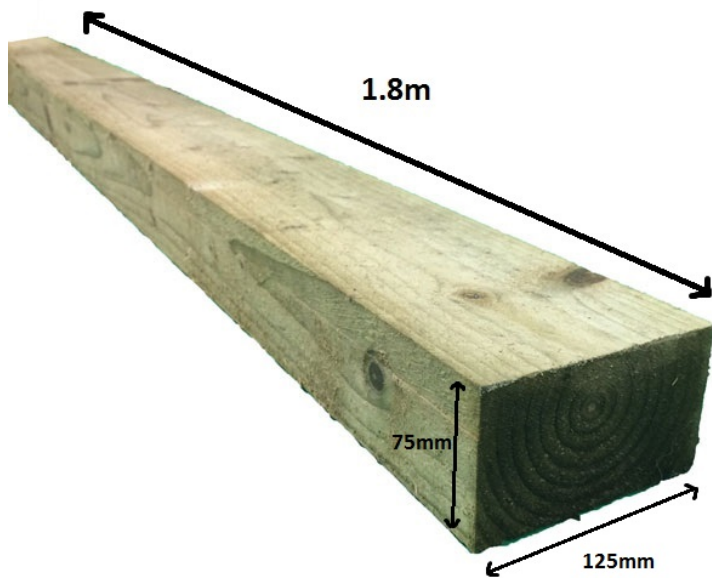

## POST - Square edge post 1.8 Green

**Price: £9.00**

**SKU:** PR635

**Product Categories:** [Agricultural Fencing](#), [Fence Posts](#), [Fencing](#)

**Product Tags:** [green post](#), [Post](#), [post and rail](#), [square edge](#)

**Product Page:** <https://lemonfencing.co.uk/product/square-edge-post-1-8m-green/>

### Product Summary

- 1.8 x 75 x 125 square edge post - Pressure treated Green - Square edged post for post and rail fencing  
No minimum order quantity for Del Area A

Not available for delivery in Del Area B  
CHECK MY DELIVERY AREA

## Product Attributes

- Dimensions: 1800 &times; 125 &times; 75 mm
- Weight: 6.900 kg
- Colour: Green
- Material: Wood
- Post type: Fence posts