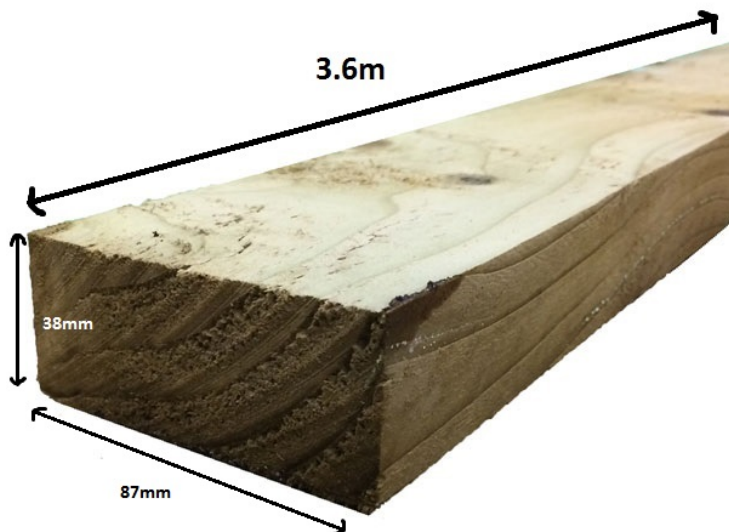

## RAIL - Square edge rail 3.6 Green

**Price: £6.50**

**SKU:** PR121.53.5

**Product Categories:** [Agricultural Fencing](#), [Fence Posts](#), [Fencing](#)

**Product Tags:** [green](#), [Rail](#), [square edge](#), [wood](#)

**Product Page:** <https://lemonfencing.co.uk/product/square-edge-rail-3-6m-green/>

### Product Summary

- 3.6 x 38 x 87 square edge rail - Pressure treated Green - Square edged rail for post and rail fencing - No minimum order quantity for Del Area A - Not available for delivery in Del Area B

### Product Attributes

- Dimensions: 3600 &times; 38 &times; 87 mm

- Weight: 6.900 kg
- Colour: Green
- Post type: Fence posts
- Material: Wood