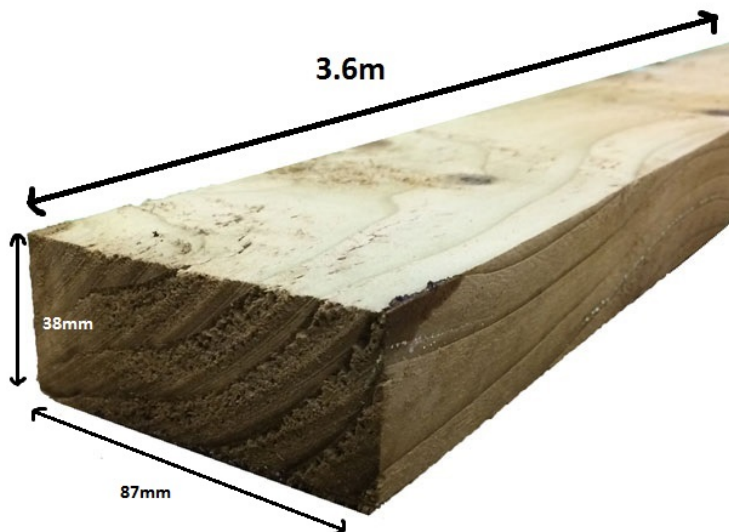

RAIL - Square edge rail 3.6 Green

Price: £10.00

SKU: PR121.53.5

Product Categories: [Agricultural Fencing](#), [Fence Posts](#), [Fencing](#)

Product Tags: [green](#), [Rail](#), [square edge](#), [wood](#)

Product Page: <https://lemonfencing.co.uk/product/square-edge-rail-3-6m-green/>

Product Summary

- 3.6 x 38 x 87 square edge rail - Pressure treated Green - Square edged rail for post and rail fencing - No minimum order quantity for Del Area A - Not available for delivery in Del Area B

Product Attributes

- Dimensions: 3600 × 38 × 87 mm

- Weight: 6.900 kg
- Colour: Green
- Post type: Fence posts
- Material: Wood

Product Gallery