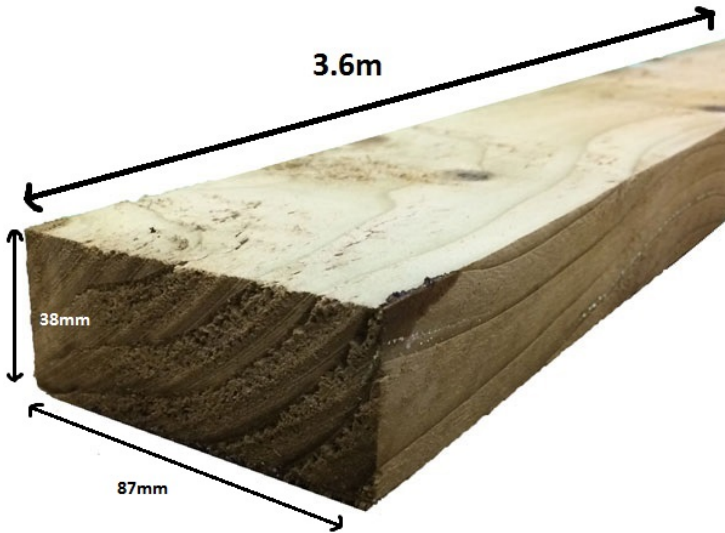

RAIL - Square edge rail 3.6 Green

Price: £6.00

SKU: PR121.53.5

Product Categories: [Agricultural Fencing](#), [Fence Posts](#), [Fencing](#)

Product Tags: [green](#), [Rail](#), [square edge](#), [wood](#)

Product Page: <https://lemonfencing.co.uk/product/square-edge-rail-3-6m-green/>

Product Summary

- 3.6 x 38 x 87 square edge rail - Pressure treated Green - Square edged rail for post and rail fencing - No minimum order quantity for Del Area A - Not available for delivery in Del Area B

Product Attributes

- Dimensions: 3600 × 38 × 87 mm

- Weight: 6.900 kg
- Colour: Green
- Post type: Fence posts
- Material: Wood

Product Gallery