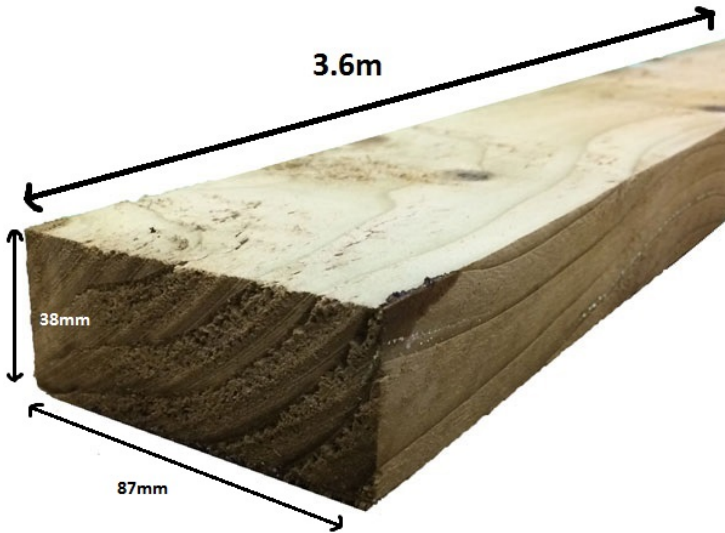

## RAIL - Square edge rail 3.6 Green

Price: £6.00

SKU: PR121.53.5

Product Categories: [Agricultural Fencing](#), [Fence Posts](#), [Fencing](#)

Product Tags: [green](#), [Rail](#), [square edge](#), [wood](#)

Product Page: <https://lemonfencing.co.uk/product/square-edge-rail-3-6m-green/>

### Product Summary

- 3.6 x 38 x 87 square edge rail - Pressure treated Green - Square edged rail for post and rail fencing - No minimum order quantity for Del Area A - Not available for delivery in Del Area B

### Product Attributes

- Dimensions: 3600 &times; 38 &times; 87 mm

- Weight: 6.900 kg
- Colour: Green
- Post type: Fence posts
- Material: Wood