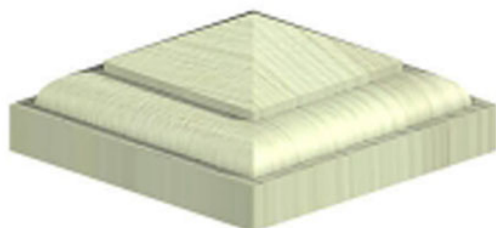

# Temple post cap small 100x100

**Price: £5.50**

**SKU:** TPC4

**Product Categories:** [Fence Posts](#), [Fencing](#)

**Product Tags:** [Post cap](#), [timber](#)

**Product Page:** <https://lemonfencing.co.uk/product/temple-post-cap-small/>

## Product Summary

- Post cap - Pressure treated green - 125mm x 125mm - 45mm tall - Suited for a 100 x 100 post - Decorative post cap - No minimum order quantity for Del Area A

Not available for delivery in Del Area B