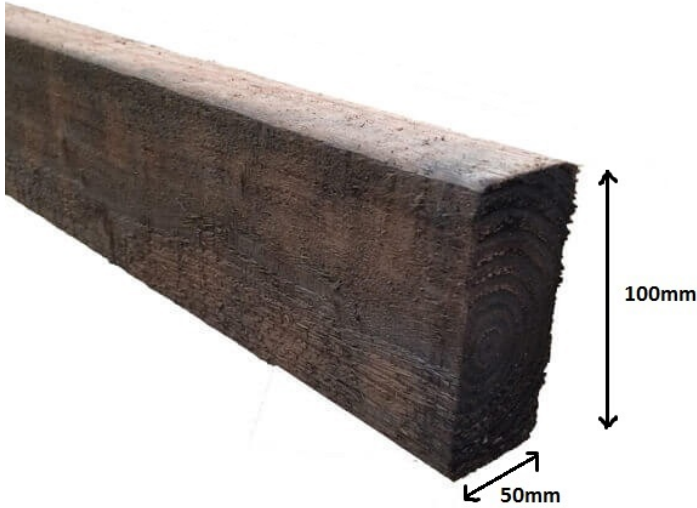

Wall plate 100 x 50mm

Price: £3.00 - £21.00 Price range: £3.00 through £21.00

Product Categories: [Fence Posts](#), [Fencing](#)

Product Tags: [brown](#), [green](#), [Post](#), [timber](#), [wall plate](#)

Product Page: <https://lemonfencing.co.uk/product/wall-plate-100-x-50-1-8m-h-brown/>

Product Summary

- Pressure treated 100 x 50 wall plate - Ideal for attaching to brickwork for first fence post - Or for attaching to gate post for hanging a gate - Or as horizontal rail for post and rail fencing - No minimum order quantity for Del Area A
Not available for delivery in Del Area B
CHECK MY DELIVERY AREA

Product Description

- Pressure treated 100 x 50 wall plate post - Ideal for attaching to brickwork for first fence post - Or for attaching to gate post for hanging a gate - Or as horizontal rail for post and rail fencing