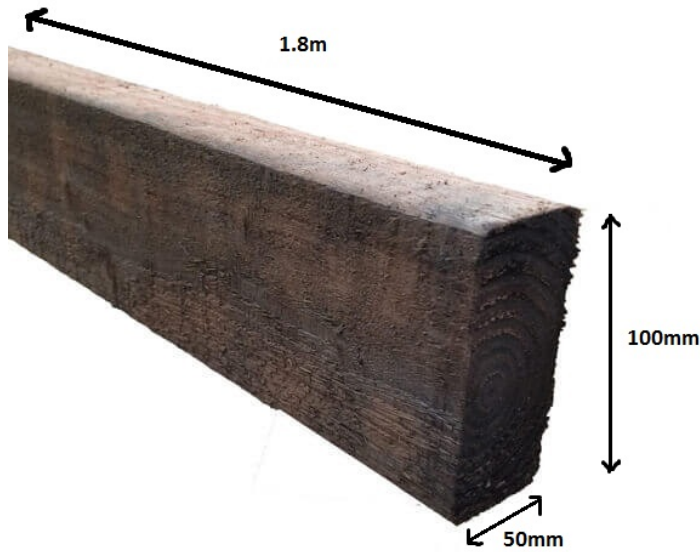

## Wall plate 1.8m high 100 x 50 Brown

**Price: £10.50**

**SKU:** WP64

**Product Categories:** [Fence Posts](#), [Fencing](#)

**Product Tags:** [Post](#), [timber](#), [wall plate](#)

**Product Page:** <https://lemonfencing.co.uk/product/wall-plate-100-x-50-1-8m-h-brown/>

### Product Summary

- Pressure treated brown 1.8m x 100 x 50 wall plate post. - Ideal for attaching to brickwork for first fence post - Or for attaching to gate post for hanging a gate. - Or as horizontal rail for post and rail fencing - No minimum order quantity for Del Area A

### Product Description

- Pressure treated brown 100 x 50 wall plate post. - Ideal for attaching to brickwork for first fence post - Or for attaching to gate post for hanging a gate. - Or as horizontal rail for post and rail fencing

## Product Attributes

- Dimensions: 1800 &times; 100 &times; 50 mm
- Weight: 0.0000 kg
- Size: Wall plate 1.8m x 100 x 50
- Colour: Brown