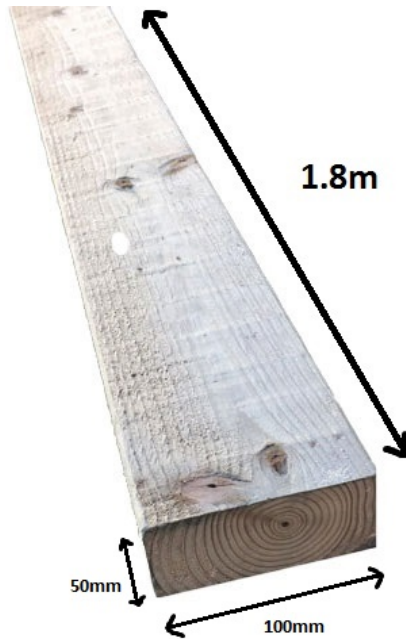

Wall plate 1.8m high 100 x 50 Green

Price: £10.50

SKU: WPG64

Product Categories: [Fence Posts](#), [Fencing](#)

Product Tags: [Post](#), [timber](#), [wall plate](#)

Product Page: <https://lemonfencing.co.uk/product/wall-plate-100-x-50-green/>

Product Summary

- Pressure treated green 1.8m x 100 x 50 wall plate post. - Ideal for attaching to brickwork for first fence post - Or for attaching to gate post for hanging a gate. - Or as horizontal rail for post and rail fencing

No minimum order quantity for Del Area A

Not available for delivery in Del Area B

CHECK MY DELIVERY AREA

Product Description

- Pressure treated green 100 x 50 wall plate post. - Ideal for attaching to brickwork for first fence post - Or for attaching to gate post for hanging a gate. - Or as horizontal rail for post and rail fencing

Product Attributes

- Dimensions: 1800 × 100 × 50 mm
- Weight: 0.0000 kg
- Size: Wall plate 1.8m x 100 x 50
- Colour: Green