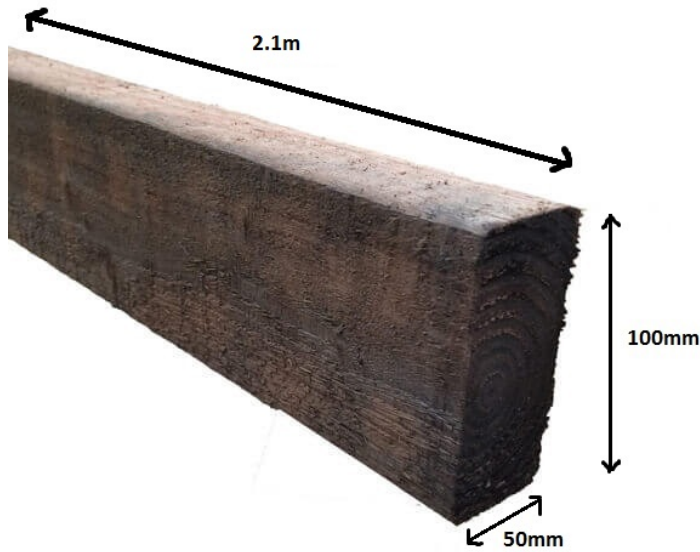

## Wall plate 2.1m high 100 x 50 Brown

**Price: £12.60**

**SKU:** WP74

**Product Categories:** [Fence Posts](#), [Fencing](#)

**Product Tags:** [Post](#), [timber](#), [wall plate](#)

**Product Page:** <https://lemonfencing.co.uk/product/wall-plate-2-1m-high-100-x-50-brown-2/>

### Product Summary

- Pressure treated brown 2.1m x 100 x 50 wall plate post. - Ideal for attaching to brickwork for first fence post - Or for attaching to gate post for hanging a gate. - Or as horizontal rail for post and rail fencing - No minimum order quantity for Del Area A

### Product Description

- Pressure treated brown 100 x 50 wall plate post. - Ideal for attaching to brickwork for first fence post - Or for attaching to gate post for hanging a gate. - Or as horizontal rail for post and rail fencing

## Product Attributes

- Dimensions: 2100 &times; 100 &times; 50 mm
- Weight: 0.0000 kg
- Size: Wall plate 2.1m x 100 x 50
- Colour: Brown