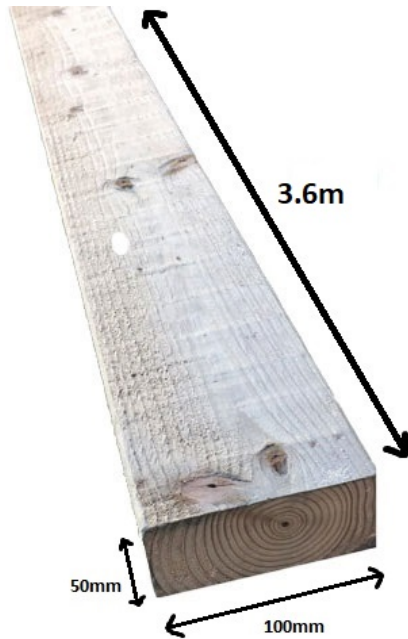

Wall plate 3.6m high 100 x 50 Green

Price: £21.00

SKU: J36

Product Categories: [Fence Posts](#), [Fencing](#)

Product Tags: [green](#), [Post](#), [timber](#), [wall plate](#)

Product Page: <https://lemonfencing.co.uk/product/wall-plate-2-1m-high-100-x-50-brown/>

Product Summary

- Pressure treated green 3.6m x 100 x 50 wall plate post. - Ideal for attaching to brickwork for first fence post - Or for attaching to gate post for hanging a gate. - Or as horizontal rail for post and rail fencing - No minimum order quantity for Del Area A

Product Attributes

- Dimensions: 3600 × 100 × 50 mm
- Weight: 0.0000 kg
- Size: Wall plate 3.6m x 100 x 50
- Colour: Green
- Material: Wood
- Post type: Fence posts, Gate posts