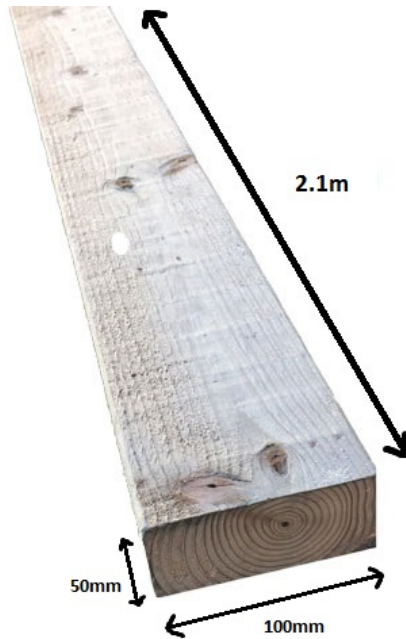

Wall plate 2.1m high 100 x 50 Green

Price: £12.60

SKU: WP74G

Product Categories: [Fence Posts](#), [Fencing](#)

Product Tags: [Post](#), [timber](#), [wall plate](#)

Product Page: <https://lemonfencing.co.uk/product/wall-plate-2-1m-high-100-x-50-green/>

Product Summary

- Pressure treated green 2.1m x 100 x 50 wall plate post. - Ideal for attaching to brickwork for first fence post - Or for attaching to gate post for hanging a gate. - Or as horizontal rail for post and rail fencing

No minimum order quantity for Del Area A

Not available for delivery in Del Area B

CHECK MY DELIVERY AREA

Product Description

- Pressure treated green 100 x 50 wall plate post. - Ideal for attaching to brickwork for first fence post - Or for attaching to gate post for hanging a gate. - Or as horizontal rail for post and rail fencing

Product Attributes

- Dimensions: 2100 × 100 × 50 mm
- Weight: 0.0000 kg
- Size: Wall plate 2.1m x 100 x 50
- Colour: Green