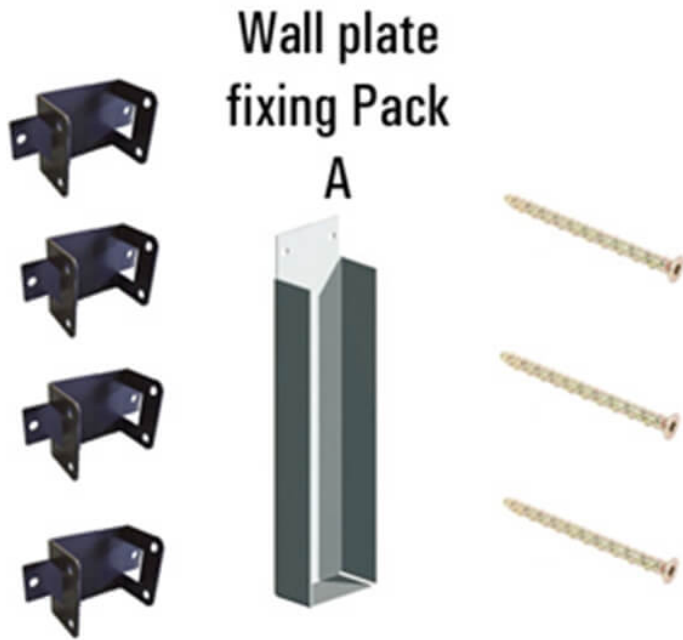

Wall plate fixing kit A

Price: £14.50

SKU: WPFIXA

Product Categories: [Fencing](#), [Fencing Accessories](#)

Product Tags: [Accessories](#), [fixing kit](#), [wall plates](#)

Product Page: <https://lemonfencing.co.uk/product/wall-plate-fixing-kit-a/>

Product Summary

- CHEAPER THAN BUYING SEPERATELY - The fixings required for starting a fence off of a 100mm x 50mm timber wall plate. - Wall plate not included. - Fixings pack includes: - 4 / fence clips - 1 / gravel board bracket - 3 / M6 x 100 thunder bolts

Product Attributes

- Dimensions: 150 × 50 × 30 mm
- Weight: 0.0000 kg