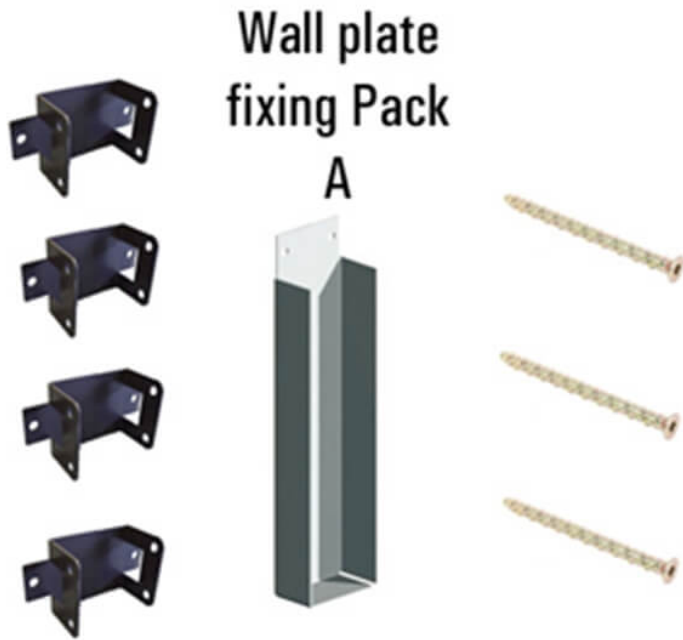

Wall plate fixing kit A

Price: £11.50

SKU: WPFIXA

Product Categories: [Fencing](#), [Fencing Accessories](#)

Product Tags: [Accessories](#), [fixing kit](#), [wall plates](#)

Product Page: <https://lemonfencing.co.uk/product/wall-plate-fixing-kit-a/>

Product Summary

- CHEAPER THAN BUYING SEPERATELY - The fixings required for starting a fence off of a 100mm x 50mm timber wall plate. - Wall plate not included. - Fixings pack includes: - 4 / fence clips - 1 / gravel board bracket - 3 / M6 x 100 thunder bolts

Product Attributes

- Dimensions: 150 × 50 × 30 mm
- Weight: 0.0000 kg