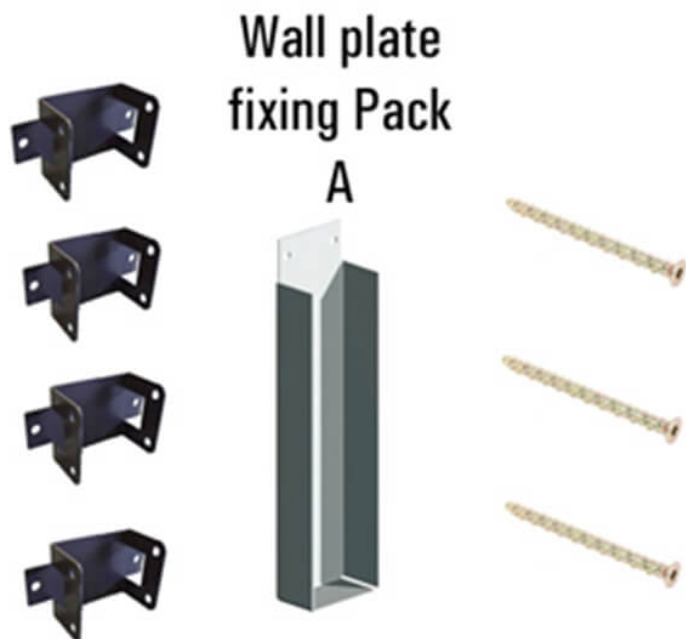

Wall plate fixing kit A

Price: £14.50

SKU: WPFIXA

Product Categories: [Fencing](#), [Fencing Accessories](#)

Product Tags: [Accessories](#), [fixing kit](#), [wall plates](#)

Product Page: <https://lemonfencing.co.uk/product/wall-plate-fixing-kit-a/>

Product Summary

- CHEAPER THAN BUYING SEPERATELY - The fixings required for starting a fence off of a 100mm x 50mm timber wall plate. - Wall plate not included. - Fixings pack includes: - 4 / fence clips - 1 / gravel board bracket - 3 / M6 x 100 thunder bolts

Product Attributes

- Dimensions: 150 × 50 × 30 mm
- Weight: 0.0000 kg