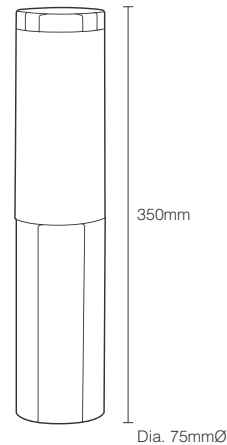

3W
BLACK
GARDEN
BOLLARD

01EL082

3W
S/STEEL
GARDEN
BOLLARD

01EL081

SPECIFICATIONS

GARDEN BOLLARD

WARM WHITE / BLACK / STAINLESS STEEL / 3W LED

	3W BOLLARD BLK	3W BOLLARD S/S
Power	3W	3W
Nominal Voltage	12V	12V
Bulb type	LED MR16	LED MR16
Lumens	40 LUMENS	40 LUMENS
Cable Length	0.5m	0.5m
Construction	Black coated housing	Stainless Steel housing
Package contents	1 x Light fixture with base & metal spike 1 x Bulb	1 x Light fixture with base & metal spike 1 x Bulb
Requires	12V transformer <small>(not included in pack and sold separately)</small>	12V transformer <small>(not included in pack and sold separately)</small>
Product code	01EL082	01EL081