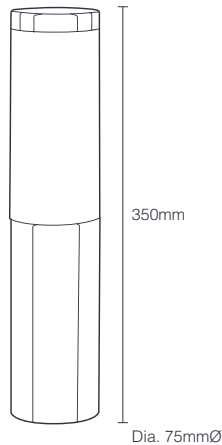

3W
BLACK
GARDEN
BOLLARD

01EL082

3W
S/STEEL
GARDEN
BOLLARD

01EL081

SPECIFICATIONS

GARDEN BOLLARD

WARM WHITE / BLACK / STAINLESS STEEL / 3W LED

	3W BOLLARD BLK	3W BOLLARD S/S
Power	3W	3W
Nominal Voltage	12V	12V
Bulb type	LED MR16	LED MR16
Lumens	40 LUMENS	40 LUMENS
Cable Length	0.5m	0.5m
Construction	Black coated housing	Stainless Steel housing
Package contents	1 x Light fixture with base & metal spike 1 x Bulb	1 x Light fixture with base & metal spike 1 x Bulb
Requires	12V transformer <small>(not included in pack and sold separately)</small>	12V transformer <small>(not included in pack and sold separately)</small>
Product code	01EL082	01EL081