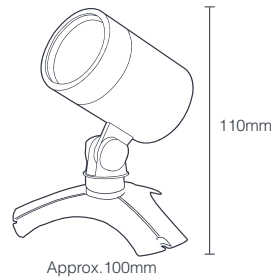

ellumière™
BY BIRKDALE
FEATURING
CONNEXT
GARDEN LIGHTING SYSTEM

SPECIFICATIONS

GARDEN SPOTLIGHT KIT

WARM WHITE / BLACK / 2W LED

2W SPOTLIGHT KIT

Power	2W
Nominal Voltage	12V
Bulb type	LED MR11
Lumens	170 LUMENS
Cable Length	0.5m
Construction	Black Plastic housing
Package contents	4 x Small Spotlights 1 x Transformer 1 x 10m Cable 3 x 1m Cable 3 x T-Piece Connectors
Product code	01EL201

READY TO GO

All bollard & spotlights
come complete with a base
and a garden spike for different
installation applications.

No limitations.

2W SMALL
GARDEN
SPOTLIGHT

01E062

SPECIFICATIONS

GARDEN SPOTLIGHT

WARM WHITE / 2W LED

2W SPOTLIGHT

Power	2W
Nominal Voltage	12V
Bulb type	LED MR11
Lumens	170 LUMENS
Cable Length	0.5m
Construction	Black plastic housing
Package contents	1 x Light fixture with base & plastic spike 1 x Bulb
Requires	12V transformer <small>(not included in pack and sold separately)</small>
Adjustable head	Yes
Product code	01EL062